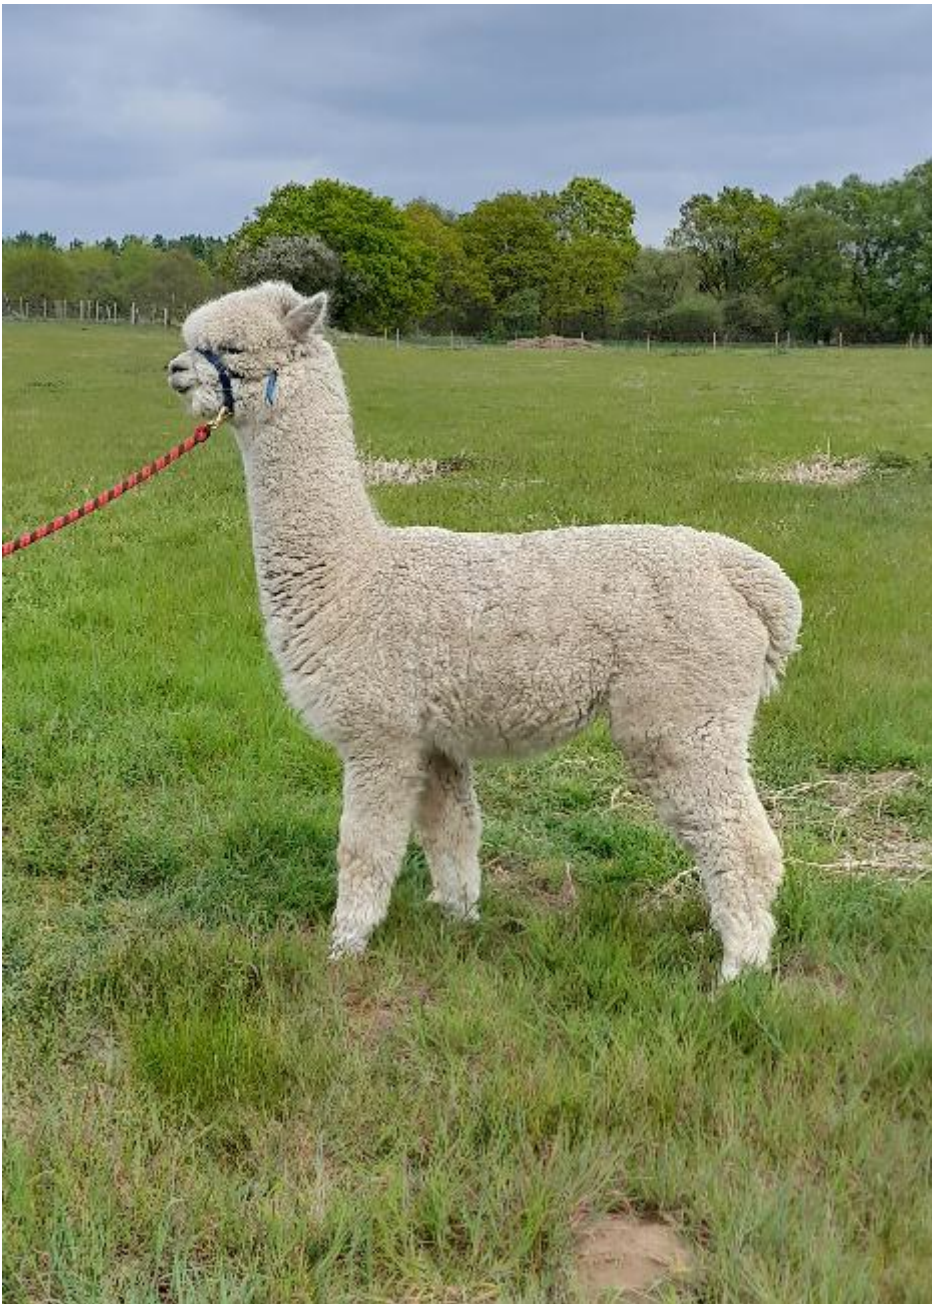

Alpaca Photo 2