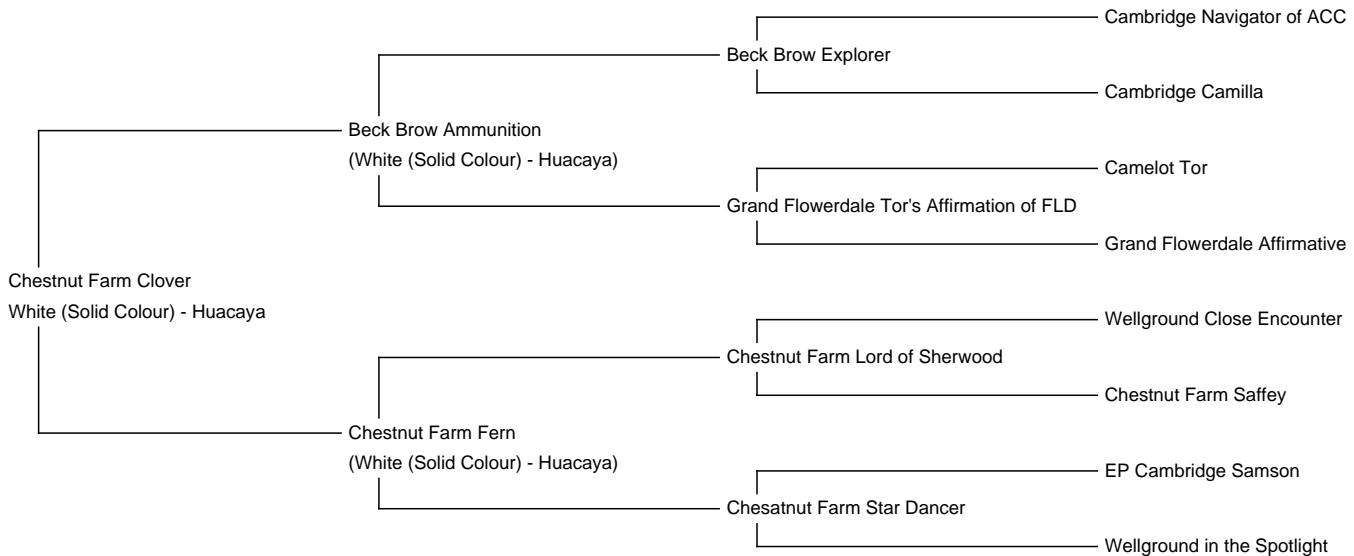

Chestnut Farm Clover

Price: £2,250.00 (excl VAT) **(SOLD)**

Sire: Beck Brow Ammunition

Dam: Chestnut Farm Fern

Type: Female

Breed Type: Huacaya

Colour: White (Solid Colour)

Registered With: British Alpaca Society

Blood Lineage: Australian

Date of Birth: 17th June 2020

Fleece: (1st)

19.70µ SD 4.50µ CV 23.10% % Over 30 Microns(µ) 1.50% Staple Length 135 mm

(taken on 2nd July 2021 at 1 Year and 1 Month of age)

Fibre Testing Authority: Art of Fibre

Description:

Chestnut Farm Clover is a lovely solid white young maiden female who is sired by our stud male Beck Brow Ammunition, her dam is Chestnut Farm Fern who is one of our Lord of Sherwood daughter's so this young female has got supreme champion grandsire's on both sides of her ancestry.