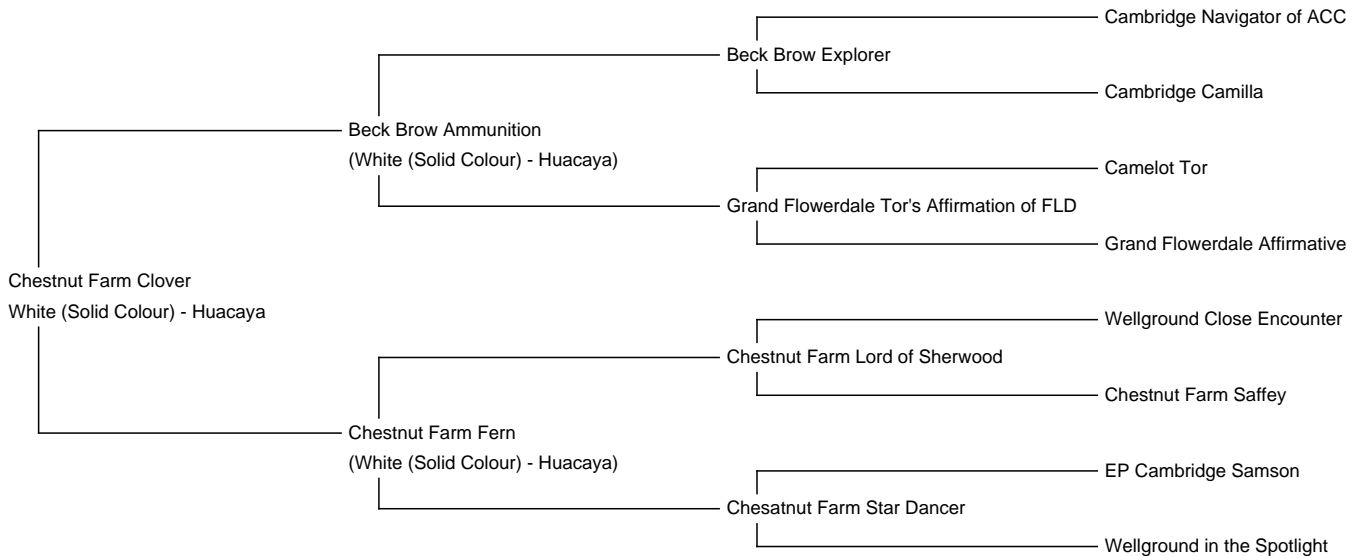

## Chestnut Farm Clover

**Price:** £2,250.00 (excl VAT) **(SOLD)**

**Sire:** Beck Brow Ammunition

**Dam:** Chestnut Farm Fern

**Type:** Female

**Breed Type:** Huacaya

**Colour:** White (Solid Colour)

**Registered With:** British Alpaca Society

**Blood Lineage:** Australian

**Date of Birth:** 17th June 2020

### Description:

Chestnut Farm Clover is a lovely solid white young maiden female who is sired by our stud male Beck Brow Ammunition, her dam is Chestnut Farm Fern who is one of our Lord of Sherwood daughter's so this young female has got supreme champion grandsire's on both sides of her ancestry.