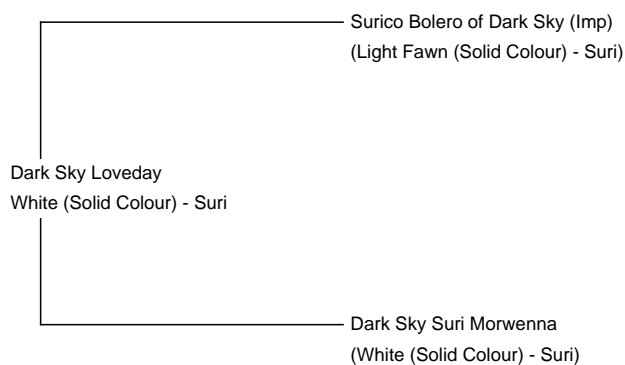

Dark Sky Loveday

Price: N/A (SOLD)

Sire: Surico Bolero of Dark Sky (Imp)

Dam: Dark Sky Suri Morwenna

Type: Female

Breed Type: Suri

Colour: White (Solid Colour)

Registered With: UKBAS39991

Date of Birth: 3rd June 2021

Description:

Dark Sky Loveday is a lovely lustrous, fine female with excellent conformance. She is sired by the 2016 NZ National Suri Supreme Champion and therefore offers an excellent addition to a serious Suri breeding program.

Prizes Won:

Spring Fiesta HOE 2022 - 4th Suri Junior Female - White