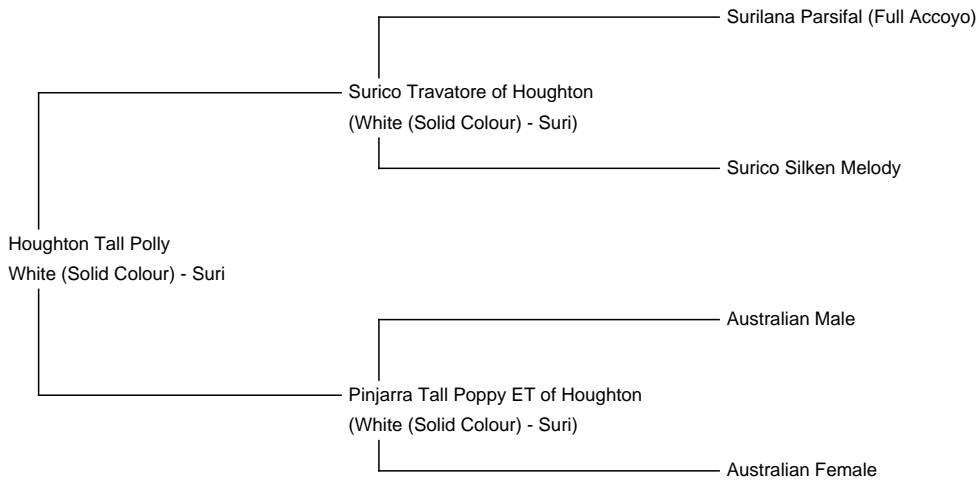

Houghton Tall Polly

Price: Price on Application (**SOLD**)

Sire: Surico Travatore of Houghton

Dam: Pinjarra Tall Poppy ET of Houghton

Type: Pregnant Female (Pregnant)

Breed Type: Suri

Colour: White (Solid Colour)

Registered With: BAS

Blood Lineage: Surico Travatore

Date of Birth: 8th July 2012

Description:

Polly is a stunning example of a suri female. Her fleece is still carrying wonderful lustre, lock formation and density with a good amount of fineness. She produced the 2019 BAS National Champion Light Suri Female. She is true to type and stands on a big strong fame. She is very inquisitive but a shy personality. We have mated her to our 7 X Supreme Champion Suri - Lane House Calypso. This is the only female to be released pregnant to him so a very exciting opportunity for someone!

Name of covering male: Lane House Calypso (White)

Last Mating Date: 2nd August 2021

Estimated Date Cria Due (Pregnant Female): 2nd July 2022

Houghton Tall Polly

Houghton Tall Polly