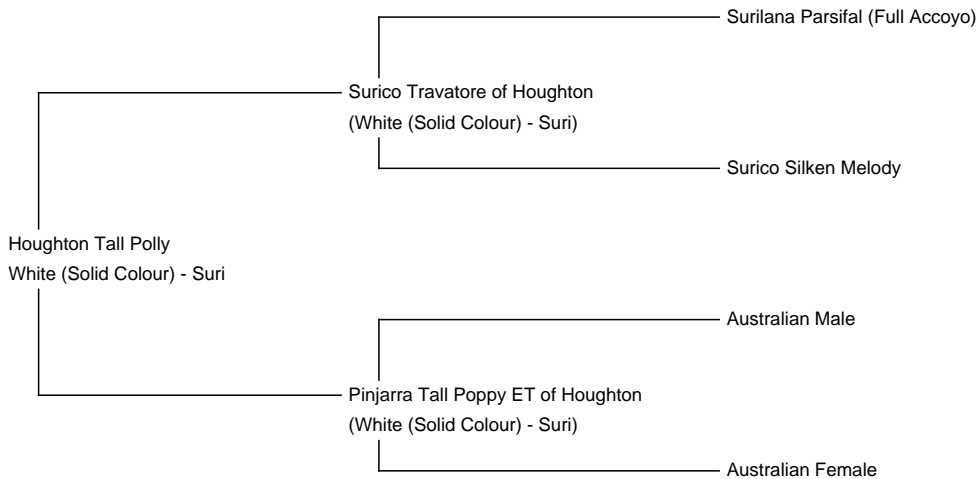

Houghton Tall Polly

Price: Price on Application (**SOLD**)

Sire: Surico Travatore of Houghton

Dam: Pinjarra Tall Poppy ET of Houghton

Type: Pregnant Female (Pregnant)

Breed Type: Suri

Colour: White (Solid Colour)

Registered With: BAS

Blood Lineage: Surico Travatore

Date of Birth: 8th July 2012

Description:

Polly is a stunning example of a suri female. Her fleece is still carrying wonderful lustre, lock formation and density with a good amount of fineness. She produced the 2019 BAS National Champion Light Suri Female. She is true to type and stands on a big strong fame. She is very inquisitive but a shy personality. We have mated her to our 7 X Supreme Champion Suri - Lane House Calypso. This is the only female to be released pregnant to him so a very exciting opportunity for someone!

Name of covering male: Lane House Calypso (White)

Last Mating Date: 2nd August 2021

Estimated Date Cria Due (Pregnant Female): 2nd July 2022

Houghton Tall Polly

Houghton Tall Polly