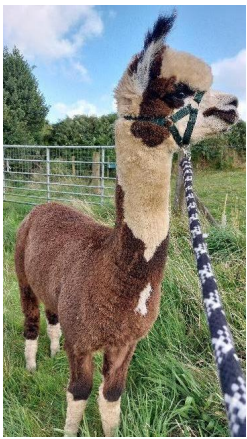

Kestle Trelawney 2