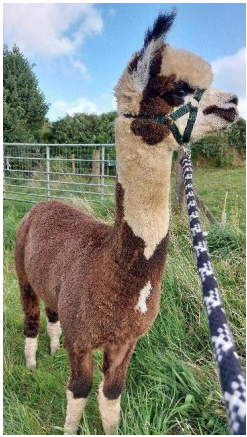

Kestle Trelawney 2