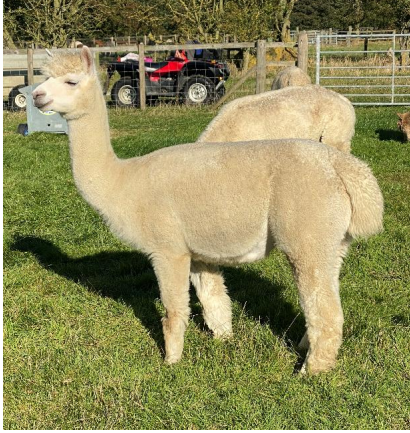

New Leaf Luna

Price: N/A (**SOLD**)

Sire: E P Cambridge Gianmarco's Masterpiece

Dam: Northumbrian Tibba II

Type: Pregnant Female (Pregnant)

Breed Type: Huacaya

Colour: White (Solid Colour)

Registered With: British Alpaca Society

Date of Birth: 13th July 2017

Description:

Luna is a well proportioned girl with a dense white fleece with good handle.

She is packed full of outstanding Australian genetics and scanned pregnant to Barnacre Leyton who is also packed full of some outstanding Australian genetics.

Prizes Won:

Not Shown

Name of covering male: Barnacre Leyton (White)

Last Mating Date: 28th June 2021

Estimated Date Cria Due (Pregnant Female): 28th May 2022

Luna

Luna & mum Betty

Sheared Luna