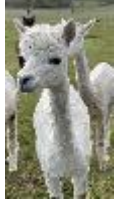

New Leaf Luna

Price: N/A (**SOLD**)

Sire: E P Cambridge Gianmarco's Masterpiece

Dam: Northumbrian Tibba II

Type: Pregnant Female (Pregnant)

Breed Type: Huacaya

Colour: White (Solid Colour)

Registered With: British Alpaca Society

Date of Birth: 13th July 2017

Description:

Luna is a well proportioned girl with a dense white fleece with good handle.

She is packed full of outstanding Australian genetics and scanned pregnant to Barnacre Leyton who is also packed full of some outstanding Australian genetics.