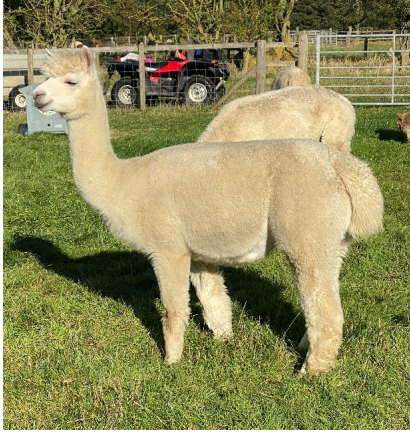

## New Leaf Luna

**Price:** N/A (SOLD)

**Sire:** E P Cambridge Gianmarco's Masterpiece

**Dam:** Northumbrian Tibba II

**Type:** Pregnant Female (Pregnant)

**Breed Type:** Huacaya

**Colour:** White (Solid Colour)

### Description:

Luna is a well proportioned girl with a dense white fleece with good handle.

She is packed full of outstanding Australian genetics and scanned pregnant to Barnacre Leyton who is also packed full of some outstanding Australian genetics.

### Prizes Won:

Not Shown

**Name of covering male:** Barnacre Leyton (White)

**Last Mating Date:** 28th June 2021

**Estimated Date Cria Due (Pregnant Female):** 28th May 2022

Luna

Luna & mum Betty

Sheared Luna