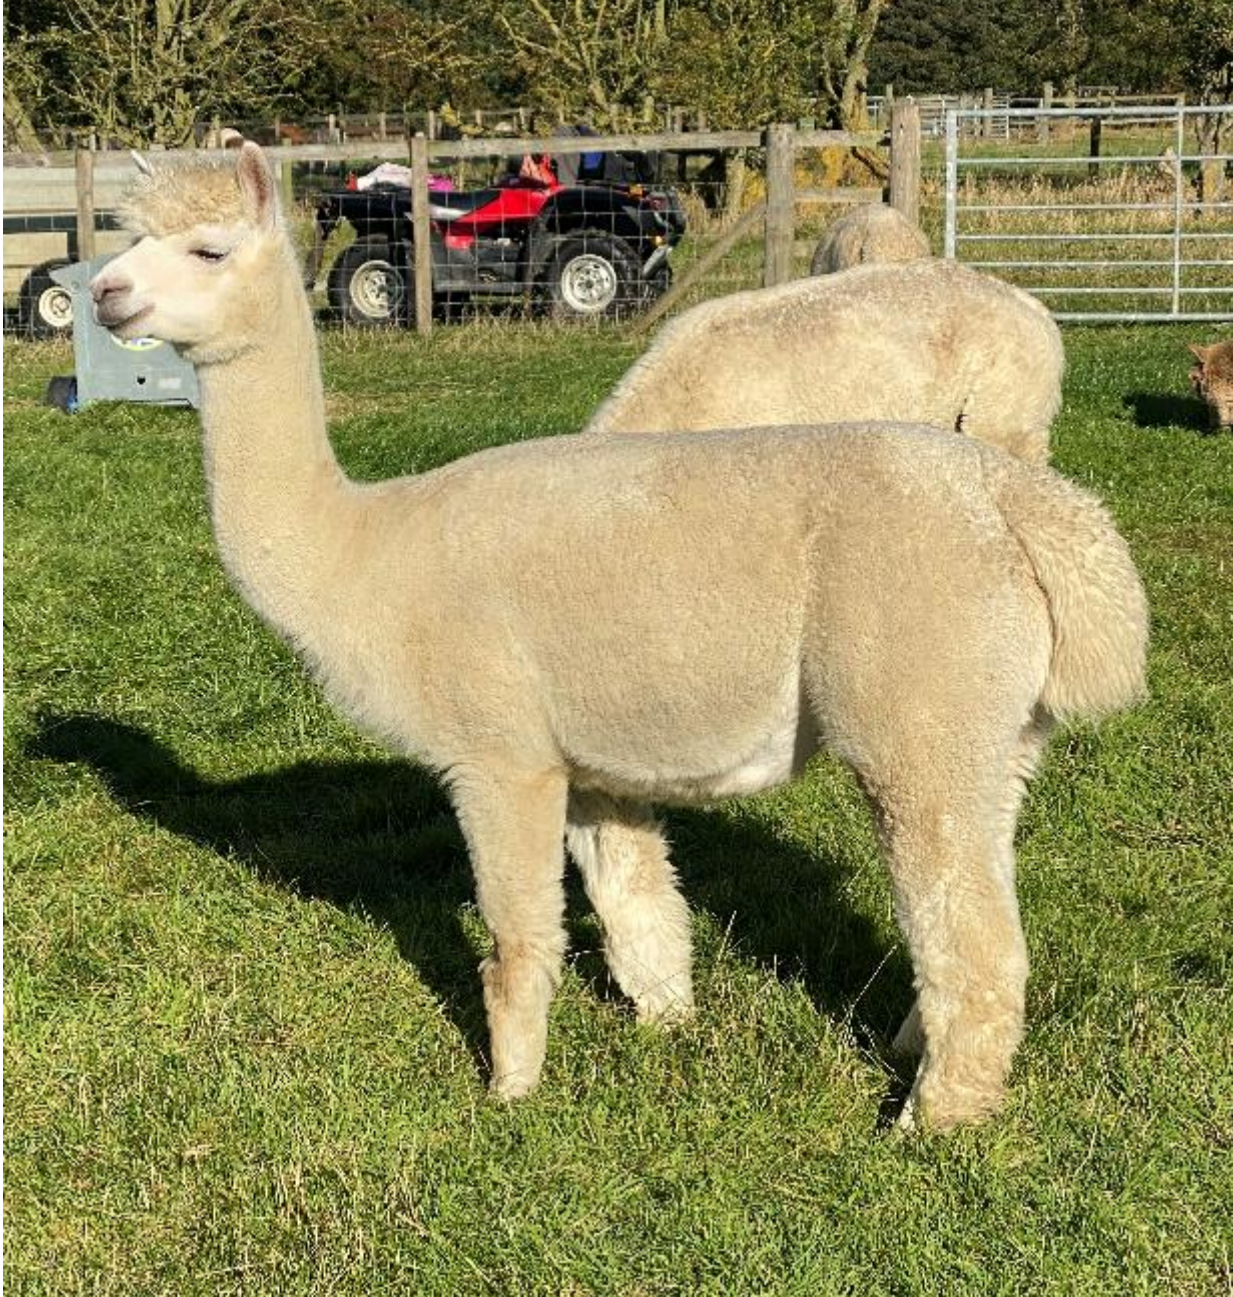

New Leaf Luna

Price: N/A (SOLD)

Sire: E P Cambridge Gianmarco's Masterpiece

Dam: Northumbrian Tibba II

Type: Pregnant Female (Pregnant)

Breed Type: Huacaya

Colour: White (Solid Colour)

Registered With: British Alpaca Society

Date of Birth: 13th July 2017

Description:

Luna is a well proportioned girl with a dense white fleece with good handle.

She is packed full of outstanding Australian genetics and scanned pregnant to Barnacre Leyton who is also packed full of some outstanding Australian genetics.

Prizes Won:

Not Shown

Name of covering male: Barnacre Leyton (White)

Last Mating Date: 28th June 2021

Estimated Date Cria Due (Pregnant Female): 28th May 2022

Luna

Luna & mum Betty

Sheared Luna