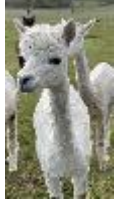

New Leaf Luna

Price: N/A (SOLD)

Sire: E P Cambridge Gianmarco's Masterpiece

Dam: Northumbrian Tibba II

Type: Pregnant Female (Pregnant)

Breed Type: Huacaya

Colour: White (Solid Colour)

Registered With: British Alpaca Society

Date of Birth: 13th July 2017

Description:

Luna is a well proportioned girl with a dense white fleece with good handle.

She is packed full of outstanding Australian genetics and scanned pregnant to Barnacre Leyton who is also packed full of some outstanding Australian genetics.