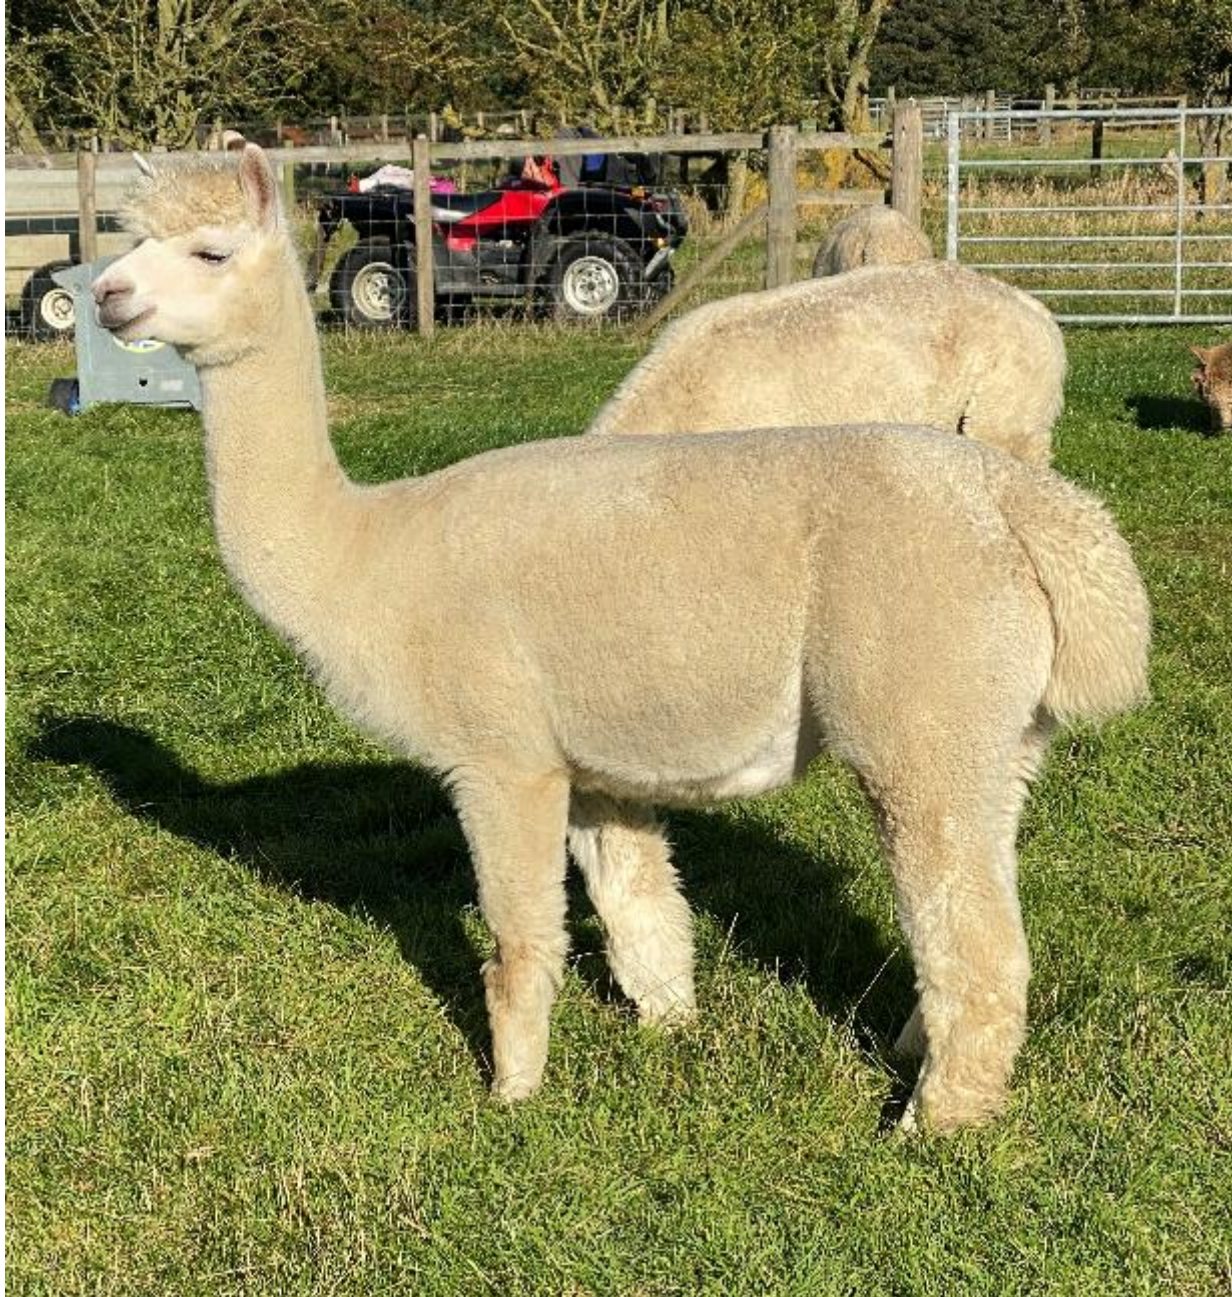

## New Leaf Luna

**Price:** N/A (SOLD)

**Sire:** E P Cambridge Gianmarco's Masterpiece

**Dam:** Northumbrian Tibba II

**Type:** Pregnant Female (Pregnant)

**Breed Type:** Huacaya

**Colour:** White (Solid Colour)

### Description:

Luna is a well proportioned girl with a dense white fleece with good handle.

She is packed full of outstanding Australian genetics and scanned pregnant to Barnacre Leyton who is also packed full of some outstanding Australian genetics.

### Prizes Won:

Not Shown

**Name of covering male:** Barnacre Leyton (White)

**Last Mating Date:** 28th June 2021

**Estimated Date Cria Due (Pregnant Female):** 28th May 2022

Luna

Luna & mum Betty

Sheared Luna