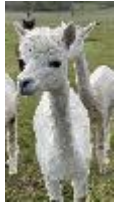

## New Leaf Luna

**Price:** N/A (SOLD)

**Sire:** E P Cambridge Gianmarco's Masterpiece

**Dam:** Northumbrian Tibba II

**Type:** Pregnant Female (Pregnant)

**Breed Type:** Huacaya

**Colour:** White (Solid Colour)

### Description:

Luna is a well proportioned girl with a dense white fleece with good handle.

She is packed full of outstanding Australian genetics and scanned pregnant to Barnacre Leyton who is also packed full of some outstanding Australian genetics.