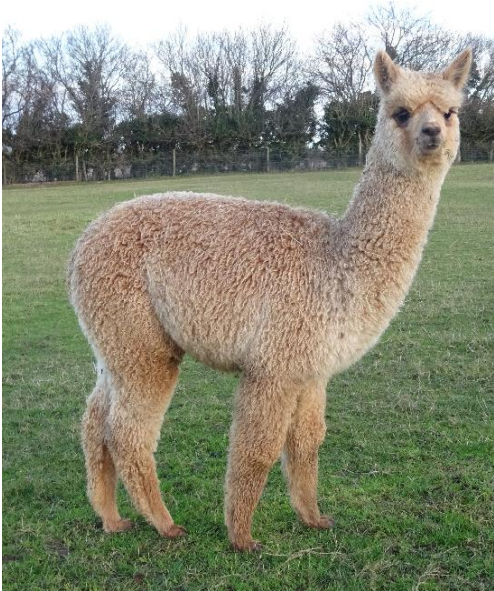

Watership Pyrite (Poppy)