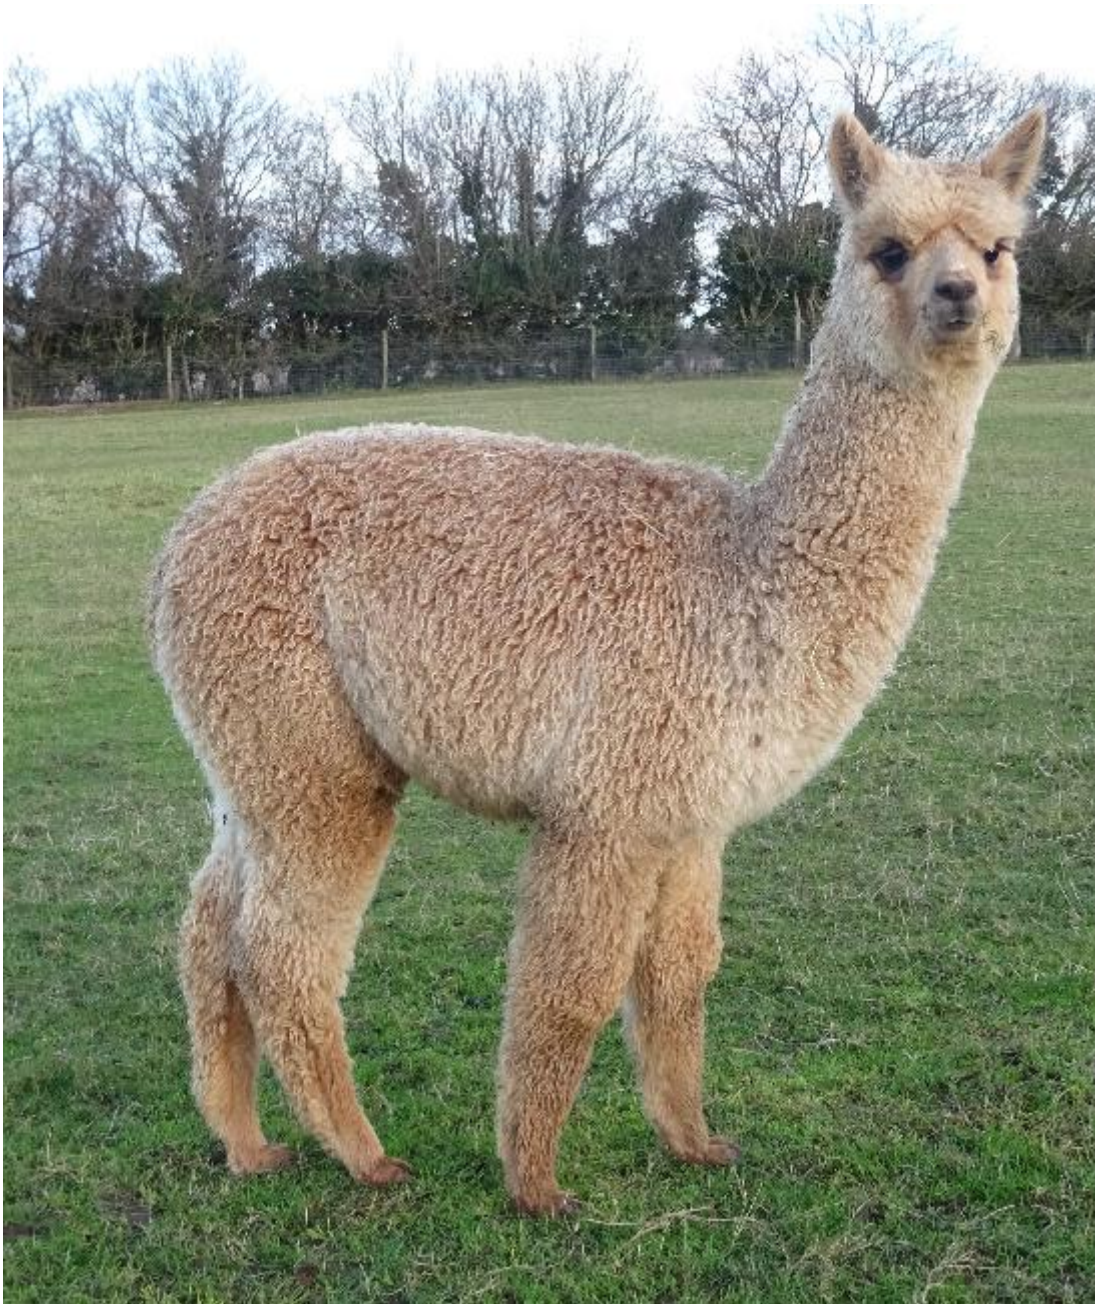

Watership Pyrite (Poppy)