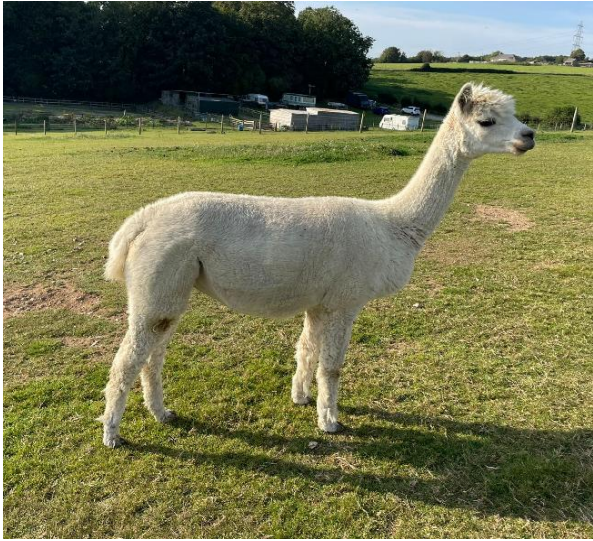

Popham appaloosa kiki

Price: £850.00 **(SOLD)**

Sire: Alpcaca stud masquerade

Dam: Popham pippin

Type: Female

Breed Type: Huacaya

Colour: White

Registered With: UKBAS32745

Blood Lineage: UK/Australian/Peruvian

Date of Birth: 23rd June 2017

Description:

Kiki is a beautiful alpaca who has appaloosa coloured genetics from both of her sire and dam so being bred to our Supreme Champion winning sire Patou Hollister we are eagerly anticipating an amazing cria .

This combination will be an exciting asset to any herd

Price is available for offer as good home is of most important

Number of Crias bred from female: 0

Alpaca

Alpaca Photo 2

Alpaca Photo 3