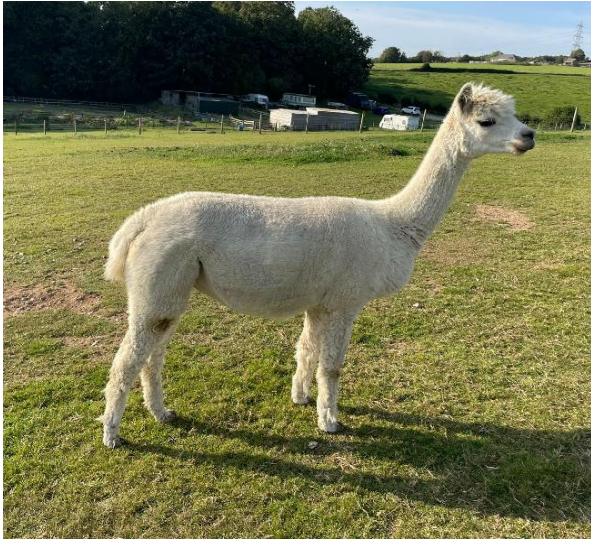

Alpaca

Alpaca Photo 2