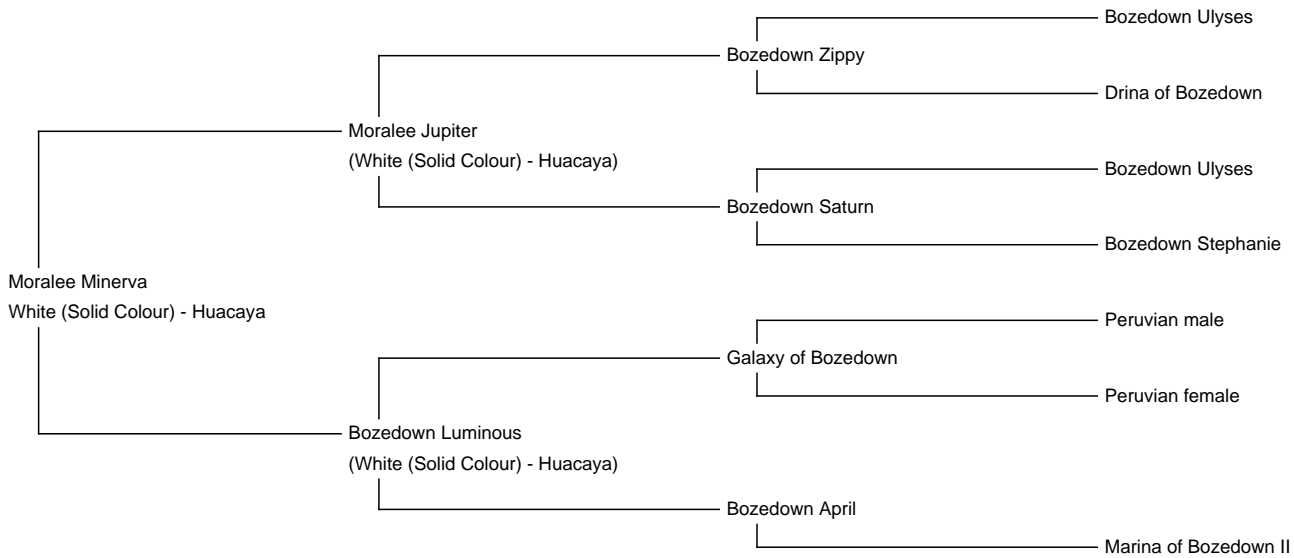

## Moralee Minerva

**Price:** £2,000.00

**Sire:** Moralee Jupiter

**Dam:** Bozedown Luminous

**Type:** Female

**Breed Type:** Huacaya

**Colour:** White (Solid Colour)

**Registered With:** British Alpaca Society

UKBAS38795

**Blood Lineage:** Pure Peruvian, (Bozedown)

**Date of Birth:** 1st August 2020

### Description:

Moralee Minerva is a well grown three year old female with impressive conformation and a lovely soft fleece, with good coverage and density. With great Bozedown genetics on both sides of her family lineage she would be an asset to any breeding programme and is ready to breeding start next spring.

Our farm is protected by biosecurity fencing.

Moralee Minerva - head

Moralee Minerva - body