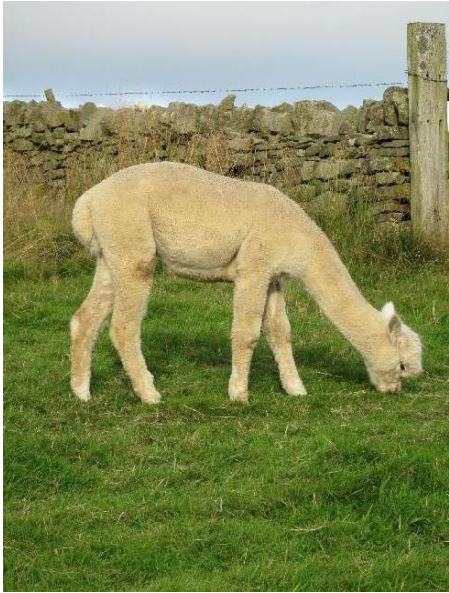

## Fellside Whitley

**Price:** £1,200.00 (excl VAT)

**Sire:** Fellside Loki

**Dam:** Fallowfield Isadora

**Type:** Female

**Breed Type:** Huacaya

**Colour:** White (Solid Colour)

**Date of Birth:** 9th June 2020

### Description:

Whitley is a stunning white female alpaca with an extremely dense and fine fleece. She would be a fantastic addition to any breeding herd. Her Sire, Fellside Loki has an illustrious pedigree with multiple championships to his name. All our animals come with a full backup service and ongoing advice to new owners with hands-on support if needed. We also offer free delivery. Vets certs if required. Discount available for multiple purchases.

### Prizes Won:

Yorkshire Halter Show 2021 - 4th Intermediate White Female

Northern Halter Show 2021 - 6th Intermediate White Female

NEBAG Halter Show 2021 - 4th Intermediate White Female

Alpaca Photo 1

Alpaca Photo 2