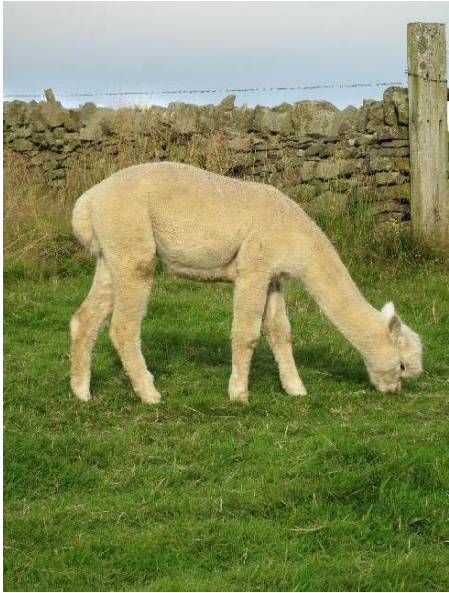

Fellside Whitley

Price: £1,200.00 (excl VAT)

Sire: Fellside Loki

Dam: Fallowfield Isadora

Type: Female

Breed Type: Huacaya

Colour: White (Solid Colour)

Date of Birth: 9th June 2020

Description:

Whitley is a stunning white female alpaca with an extremely dense and fine fleece. She would be a fantastic addition to any breeding herd. Her Sire, Fellside Loki has an illustrious pedigree with multiple championships to his name. All our animals come with a full backup service and ongoing advice to new owners with hands-on support if needed. We also offer free delivery. Vets certs if required. Discount available for multiple purchases.

Prizes Won:

Yorkshire Halter Show 2021 - 4th Intermediate White Female

Northern Halter Show 2021 - 6th Intermediate White Female

NEBAG Halter Show 2021 - 4th Intermediate White Female

Alpaca Photo 1

Alpaca Photo 2