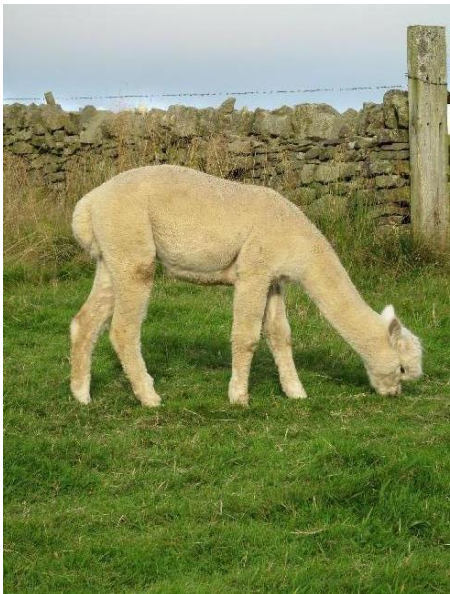

## Fellside Whitley

**Price:** £1,200.00 (excl VAT)

**Sire:** Fellside Loki

**Dam:** Fallowfield Isadora

**Type:** Female

**Breed Type:** Huacaya

**Colour:** White (Solid Colour)

**Date of Birth:** 9th June 2020

### Description:

Whitley is a stunning white female alpaca with an extremely dense and fine fleece. She would be a fantastic addition to any breeding herd. Her Sire, Fellside Loki has an illustrious pedigree with multiple championships to his name. All our animals come with a full backup service and ongoing advice to new owners with hands-on support if needed. We also offer free delivery. Vets certs if required. Discount available for multiple purchases.

### Prizes Won:

Yorkshire Halter Show 2021 - 4th Intermediate White Female

Northern Halter Show 2021 - 6th Intermediate White Female

NEBAG Halter Show 2021 - 4th Intermediate White Female

Alpaca Photo 1

Alpaca Photo 2