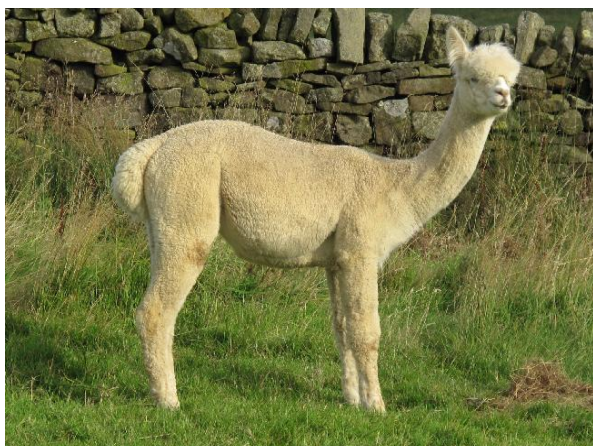

## Fellside Whitley

**Price:** £1,200.00 (excl VAT)

**Sire:** Fellside Loki

**Dam:** Fallowfield Isadora

**Type:** Female

**Breed Type:** Huacaya

**Colour:** White (Solid Colour)

**Date of Birth:** 9th June 2020

### Description:

Whitley is a stunning white female alpaca with an extremely dense and fine fleece. She would be a fantastic addition to any breeding herd. Her Sire, Fellside Loki has an illustrious pedigree with multiple championships to his name. All our animals come with a full backup service and ongoing advice to new owners with hands-on support if needed. We also offer free delivery. Vets certs if required. Discount available for multiple purchases.

### Prizes Won:

Yorkshire Halter Show 2021 - 4th Intermediate White Female

Northern Halter Show 2021 - 6th Intermediate White Female

NEBAG Halter Show 2021 - 4th Intermediate White Female

Alpaca Photo 1

Alpaca Photo 2