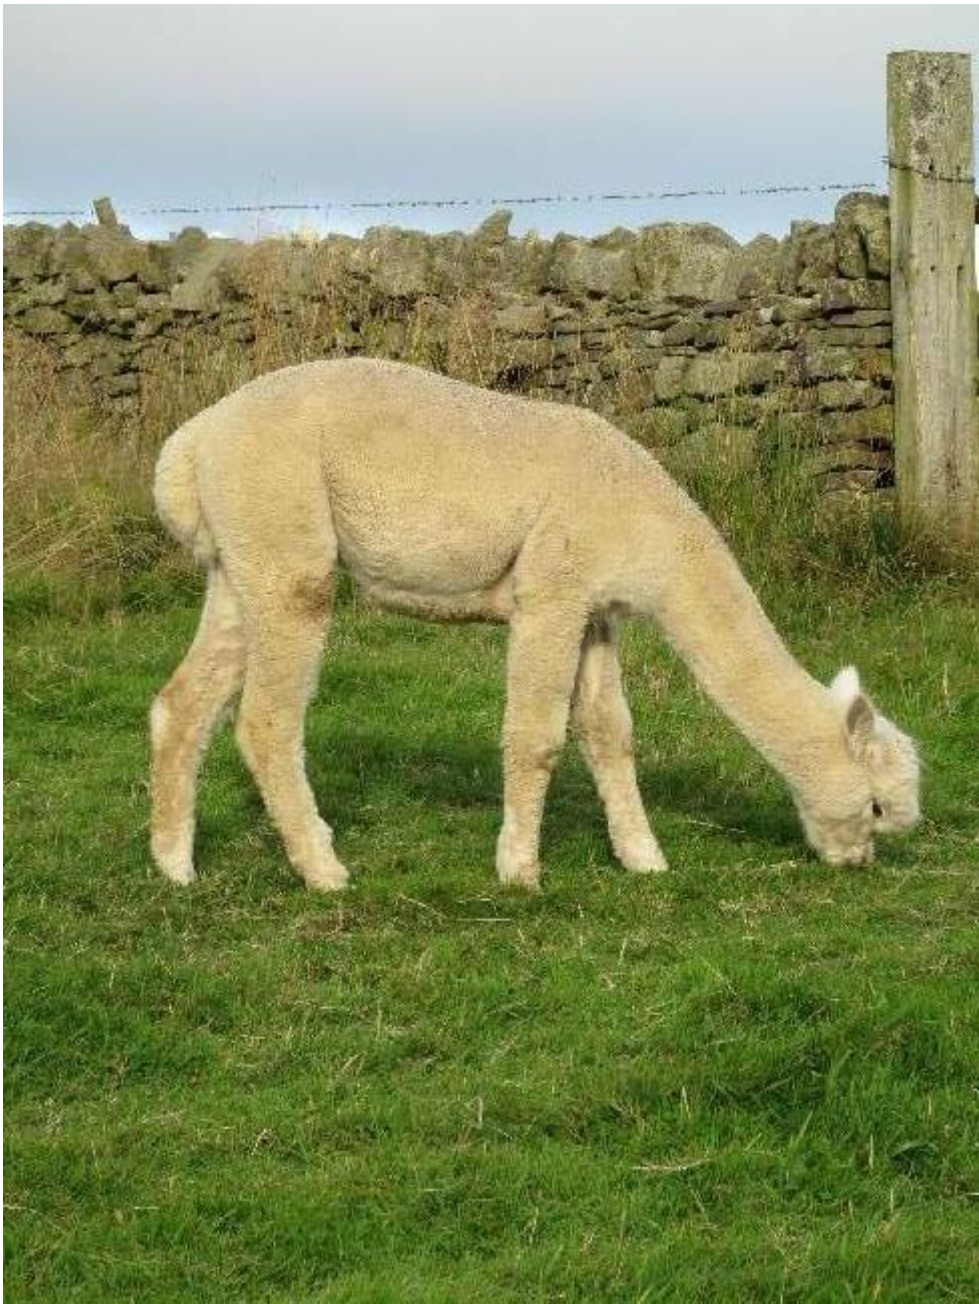

Fellside Whitley

Price: £1,200.00 (excl VAT)

Sire: Fellside Loki

Dam: Fallowfield Isadora

Type: Female

Breed Type: Huacaya

Colour: White (Solid Colour)

Date of Birth: 9th June 2020

Description:

Whitley is a stunning white female alpaca with an extremely dense and fine fleece. She would be a fantastic addition to any breeding herd. Her Sire, Fellside Loki has an illustrious pedigree with multiple championships to his name. All our animals come with a full backup service and ongoing advice to new owners with hands-on support if needed. We also offer free delivery. Vets certs if required. Discount available for multiple purchases.

Prizes Won:

Yorkshire Halter Show 2021 - 4th Intermediate White Female

Northern Halter Show 2021 - 6th Intermediate White Female

NEBAG Halter Show 2021 - 4th Intermediate White Female

Alpaca Photo 1

Alpaca Photo 2