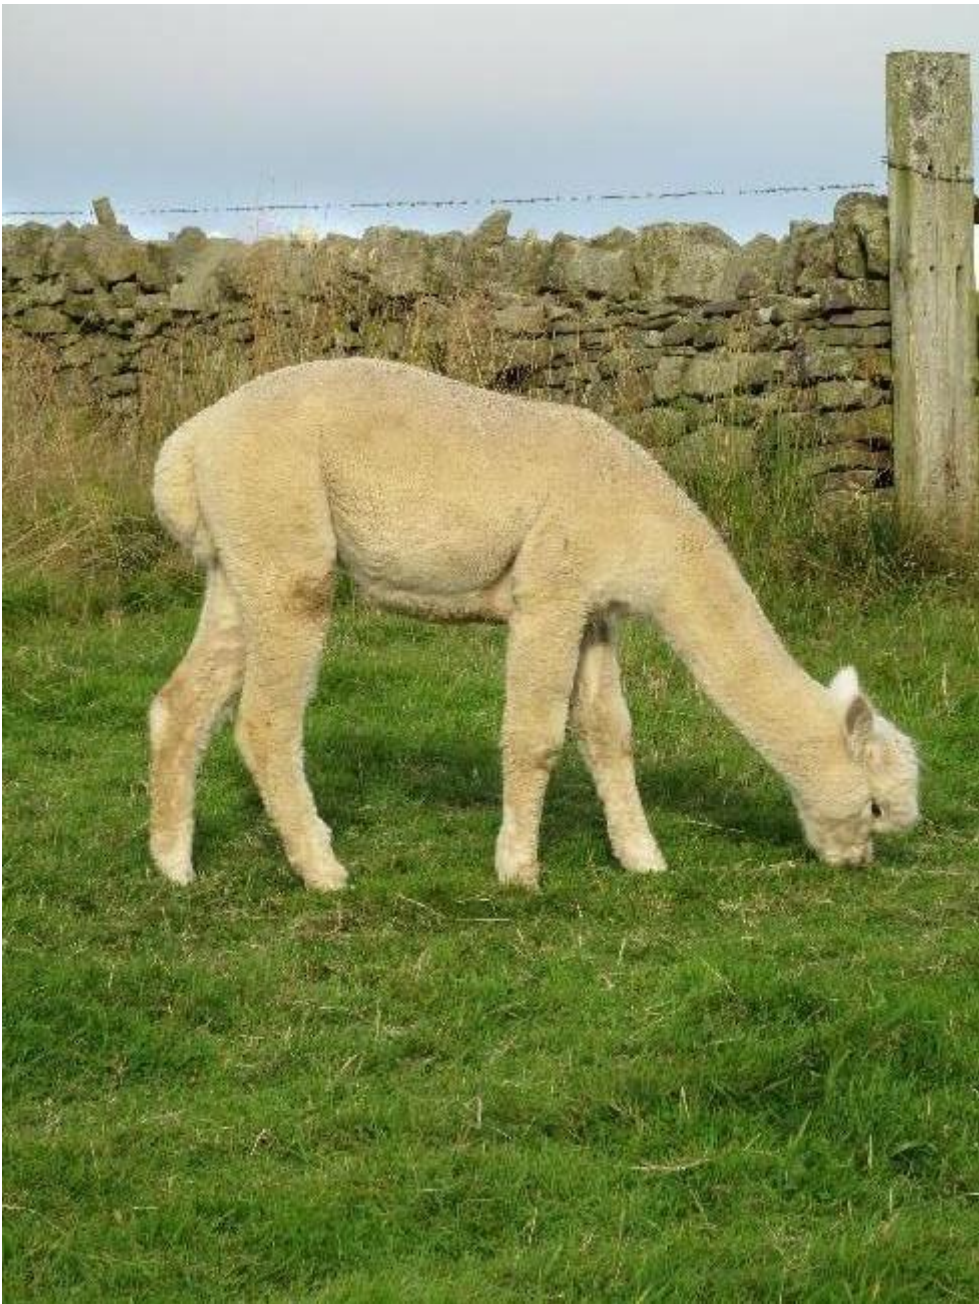

Fellside Whitley

Price: £1,200.00 (excl VAT)

Sire: Fellside Loki

Dam: Fallowfield Isadora

Type: Female

Breed Type: Huacaya

Colour: White (Solid Colour)

Date of Birth: 9th June 2020

Description:

Whitley is a stunning white female alpaca with an extremely dense and fine fleece. She would be a fantastic addition to any breeding herd. Her Sire, Fellside Loki has an illustrious pedigree with multiple championships to his name. All our animals come with a full backup service and ongoing advice to new owners with hands-on support if needed. We also offer free delivery. Vets certs if required. Discount available for multiple purchases.

Prizes Won:

Yorkshire Halter Show 2021 - 4th Intermediate White Female

Northern Halter Show 2021 - 6th Intermediate White Female

NEBAG Halter Show 2021 - 4th Intermediate White Female

Alpaca Photo 1

Alpaca Photo 2