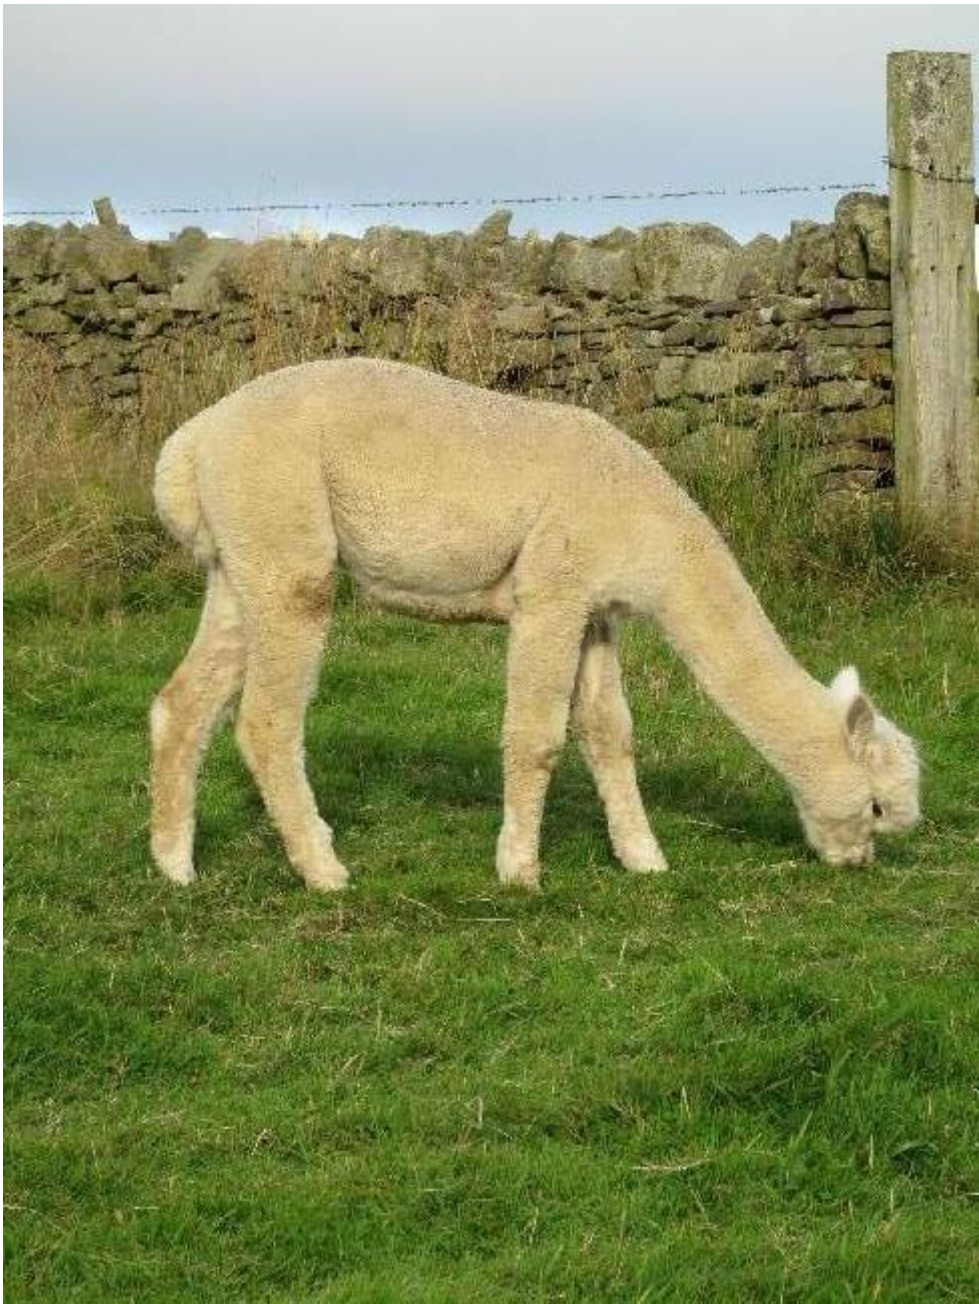

## Fellside Whitley

**Price:** £1,200.00 (excl VAT)

**Sire:** Fellside Loki

**Dam:** Fallowfield Isadora

**Type:** Female

**Breed Type:** Huacaya

**Colour:** White (Solid Colour)

**Date of Birth:** 9th June 2020

### Description:

Whitley is a stunning white female alpaca with an extremely dense and fine fleece. She would be a fantastic addition to any breeding herd. Her Sire, Fellside Loki has an illustrious pedigree with multiple championships to his name. All our animals come with a full backup service and ongoing advice to new owners with hands-on support if needed. We also offer free delivery. Vets certs if required. Discount available for multiple purchases.

### Prizes Won:

Yorkshire Halter Show 2021 - 4th Intermediate White Female

Northern Halter Show 2021 - 6th Intermediate White Female

NEBAG Halter Show 2021 - 4th Intermediate White Female

Alpaca Photo 1

Alpaca Photo 2