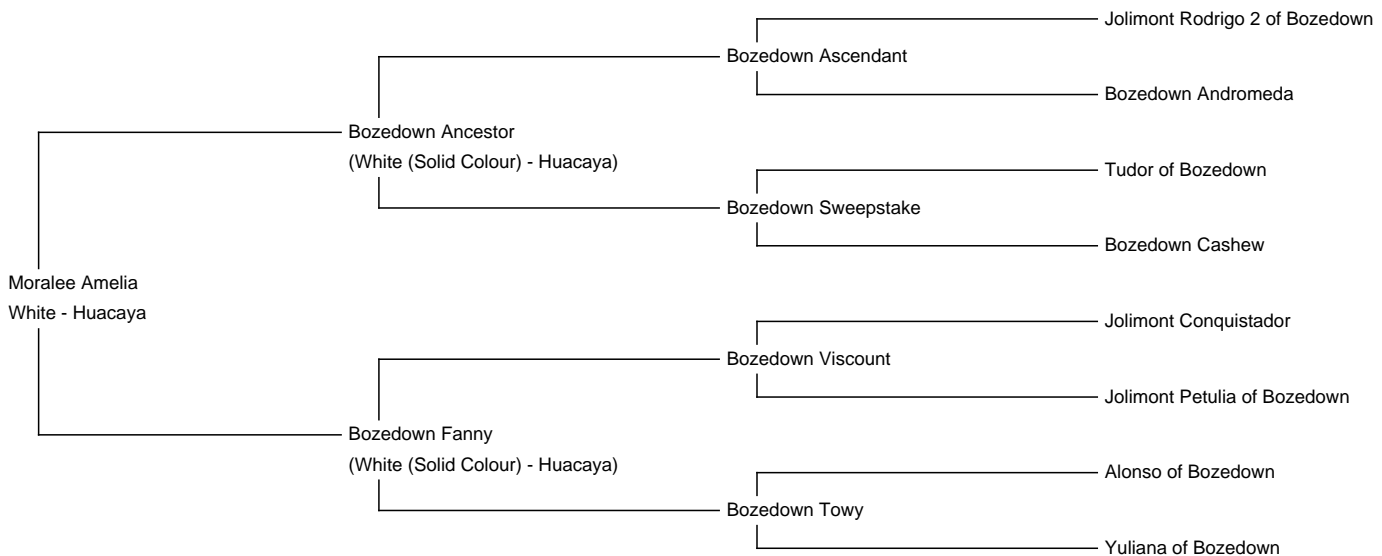

Moralee Amelia

Price: £2,000.00

Sire: Bozedown Ancestor

Dam: Bozedown Fanny

Type: Female

Breed Type: Huacaya

Colour: White

Registered With: British Alpaca Society

Blood Lineage: Peruvian, (Bozedown lineage)

Date of Birth: 28th July 2019

Diameter (Micron) of first fleece sample: 16.70µ

Fleece: (2nd)

18.90µ SD 3.90µ CV 20.60% % Over 30 Microns(µ) 0.90% SF 18.30µ Curvature 40.00 deg/mm Staple Length 105 mm

Yield 3.00 Kg/Year

(taken on 6th May 2021 at 1 Year and 10 Months of age)

Fibre Testing Authority: Art of Fibre

Description:

Moralee Amelia is a very pretty four year old female.

With correct conformation and a true-to-type head, she carries a lovely fine, bright and dense fleece (2nd fleece 18.9 microns and 3kg).