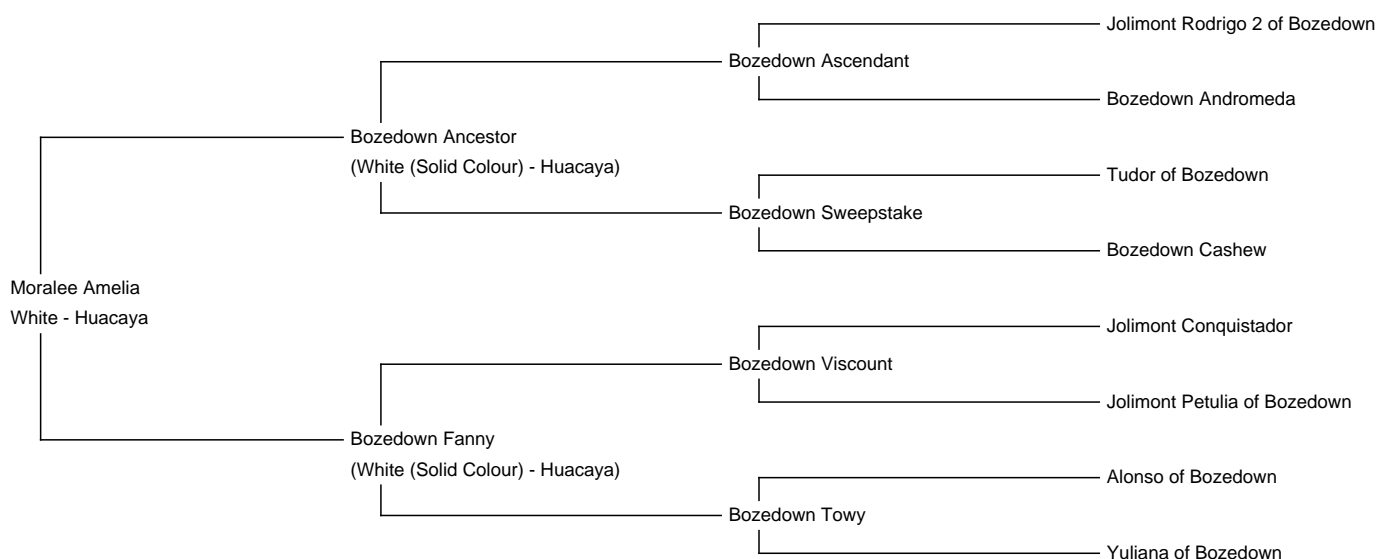

Moralee Amelia

Price: £2,000.00

Sire: Bozedown Ancestor

Dam: Bozedown Fanny

Type: Female

Breed Type: Huacaya

Colour: White

Registered With: British Alpaca Society

Blood Lineage: Peruvian, (Bozedown lineage)

Date of Birth: 28th July 2019

Diameter (Micron) of first fleece sample: 16.70µ

Fleece: (2nd)

18.90µ SD 3.90µ CV 20.60% % Over 30 Microns(µ) 0.90% SF 18.30µ Curvature 40.00 deg/mm Staple Length 105 mm

Yield 3.00 Kg/Year

(taken on 6th May 2021 at 1 Year and 10 Months of age)

Fibre Testing Authority: Art of Fibre

Description:

Moralee Amelia is a very pretty four year old female.

With correct conformation and a true-to-type head, she carries a lovely fine, bright and dense fleece (2nd fleece 18.9 microns and 3kg).