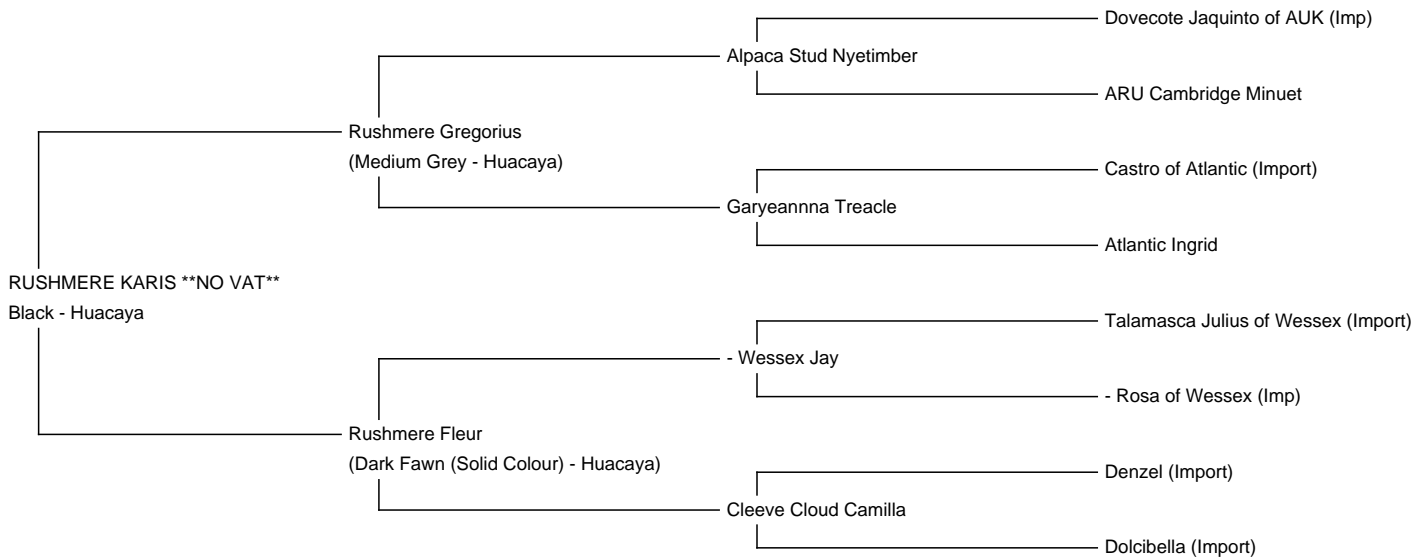

RUSHMERE KARIS **NO VAT**

Price: £4,600.00 with female cria at foot **(SOLD)**

Sire: Rushmere Gregorius

Dam: Rushmere Fleur

Type: Pregnant Female (Pregnant)

Breed Type: Huacaya

Colour: Black

Registered With: UKBAS31985

Date of Birth: 15th May 2017

Description:

Karis is a gentle and friendly young bay black female who was sired by the gorgeous grey male Rushmere Gregorius who's sire is the renowned grey, Alpaca Stud Nyetimber. Nyetimber is without question the most outstanding grey alpaca to be found anywhere in Europe. He has now won over 27 grey championships beating off all comers of all ages. Karis follows in her sires footsteps and has lovely conformation and a beautiful soft handling fine dense fleece. Her dam Rushmere Fleur is a solid dark fawn with colour running through her pedigree. Her impressive pedigree is made up of Chilean and Peruvian imports.

Karis would be an asset to any herd and who would bring great genetics and colour to the table. For the first time last year, she was put to our Futurity Champion grey stud, Boztdown Comanche and has recently had her first cria, a lovely bay black female, a similar colour to herself. THIS IS A GREAT OPPORTUNITY TO FLOOD YOUR BREEDING PROGRAM WITH GREY GENETICS