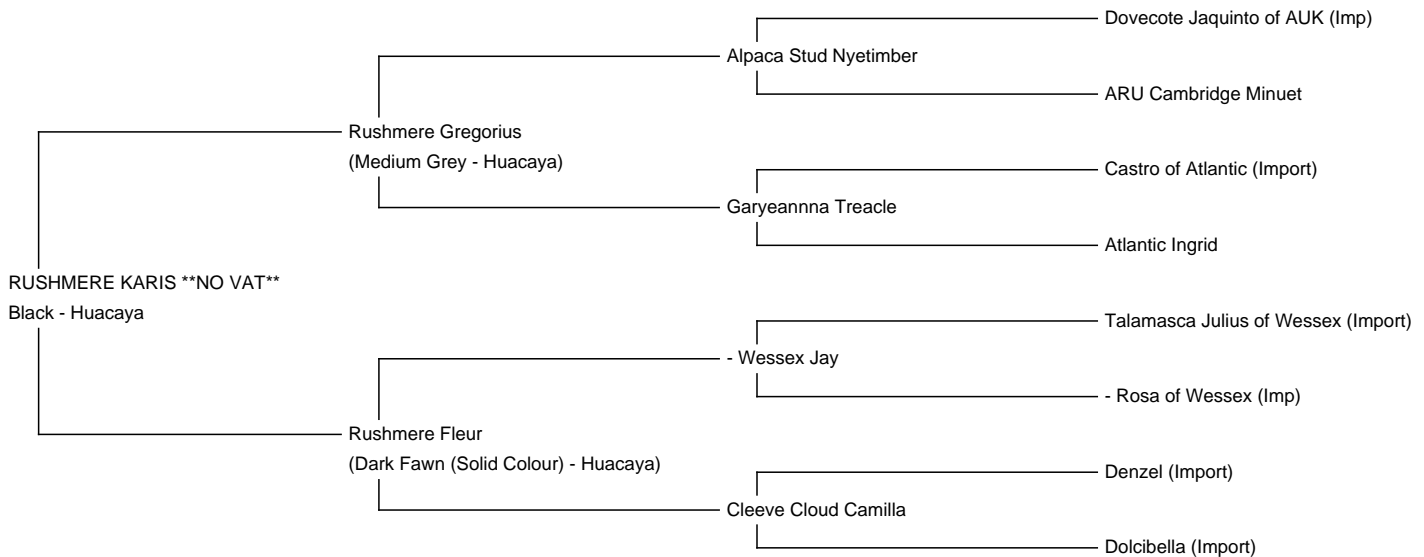

## RUSHMERE KARIS \*\*NO VAT\*\*

**Price:** £4,600.00 with female cria at foot **(SOLD)**

**Sire:** Rushmere Gregorius

**Dam:** Rushmere Fleur

**Type:** Pregnant Female (Pregnant)

**Breed Type:** Huacaya

**Colour:** Black

### Description:

Karis is a gentle and friendly young bay black female who was sired by the gorgeous grey male Rushmere Gregorius who's sire is the renowned grey, Alpaca Stud Nyetimber. Nyetimber is without question the most outstanding grey alpaca to be found anywhere in Europe. He has now won over 27 grey championships beating off all comers of all ages. Karis follows in her sires footsteps and has lovely conformation and a beautiful soft handling fine dense fleece. Her dam Rushmere Fleur is a solid dark fawn with colour running through her pedigree. Her impressive pedigree is made up of Chilean and Peruvian imports.