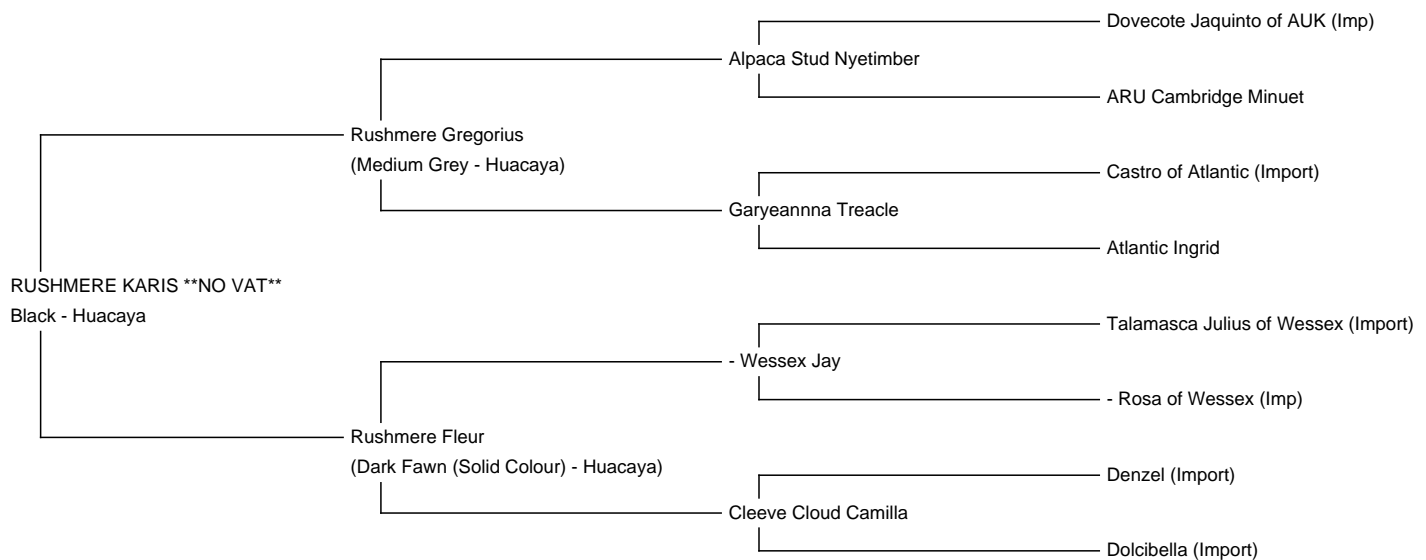

RUSHMERE KARIS **NO VAT**

Price: £4,600.00 with female cria at foot **(SOLD)**

Sire: Rushmere Gregorius

Dam: Rushmere Fleur

Type: Pregnant Female (Pregnant)

Breed Type: Huacaya

Colour: Black

Registered With: UKBAS31985

Date of Birth: 15th May 2017

Description:

Karis is a gentle and friendly young bay black female who was sired by the gorgeous grey male Rushmere Gregorius who's sire is the renowned grey, Alpaca Stud Nyetimber. Nyetimber is without question the most outstanding grey alpaca to be found anywhere in Europe. He has now won over 27 grey championships beating off all comers of all ages. Karis follows in her sires footsteps and has lovely conformation and a beautiful soft handling fine dense fleece. Her dam Rushmere Fleur is a solid dark fawn with colour running through her pedigree. Her impressive pedigree is made up of Chilean and Peruvian imports.

Karis would be an asset to any herd and who would bring great genetics and colour to the table. For the first time last year, she was put to our Futurity Champion grey stud, Boztdown Comanche and has recently had her first cria, a lovely bay black female, a similar colour to herself. THIS IS A GREAT OPPORTUNITY TO FLOOD YOUR BREEDING PROGRAM WITH GREY GENETICS