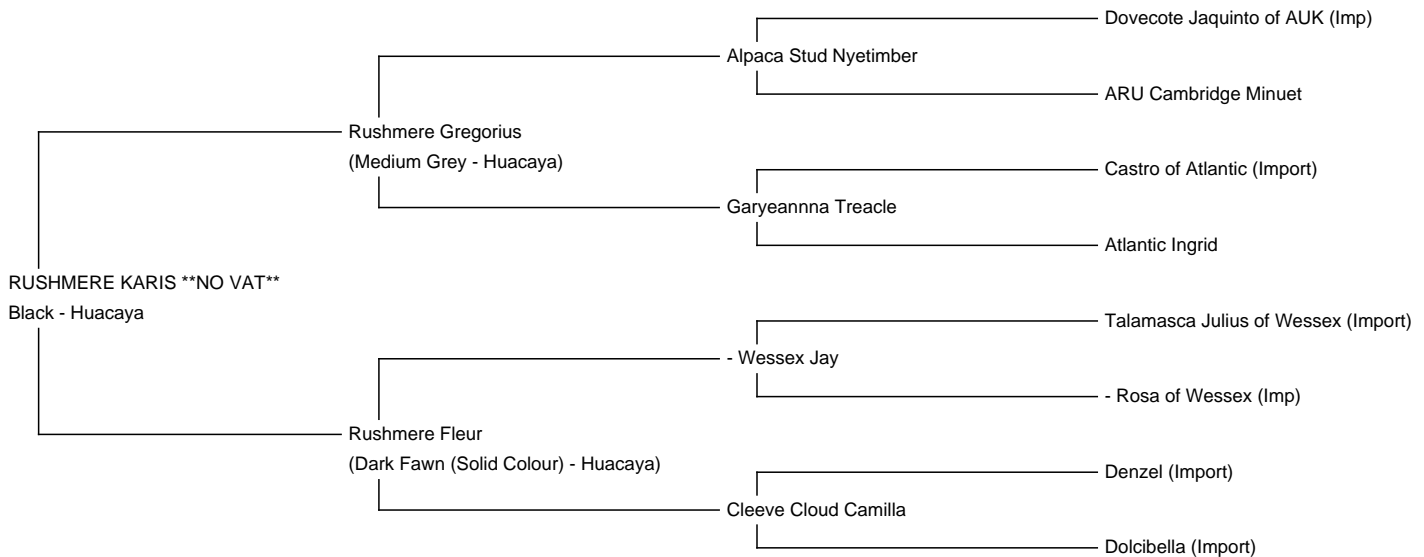

RUSHMERE KARIS **NO VAT**

Price: £4,600.00 with female cria at foot **(SOLD)**

Sire: Rushmere Gregorius

Dam: Rushmere Fleur

Type: Pregnant Female (Pregnant)

Breed Type: Huacaya

Colour: Black

Registered With: UKBAS31985

Date of Birth: 15th May 2017

Description:

Karis is a gentle and friendly young bay black female who was sired by the gorgeous grey male Rushmere Gregorius who's sire is the renowned grey, Alpaca Stud Nyetimber. Nyetimber is without question the most outstanding grey alpaca to be found anywhere in Europe. He has now won over 27 grey championships beating off all comers of all ages. Karis follows in her sires footsteps and has lovely conformation and a beautiful soft handling fine dense fleece. Her dam Rushmere Fleur is a solid dark fawn with colour running through her pedigree. Her impressive pedigree is made up of Chilean and Peruvian imports.

Karis would be an asset to any herd and who would bring great genetics and colour to the table. For the first time last year, she was put to our Futurity Champion grey stud, Boztdown Comanche and has recently had her first cria, a lovely bay black female, a similar colour to herself. THIS IS A GREAT OPPORTUNITY TO FLOOD YOUR BREEDING PROGRAM WITH GREY GENETICS