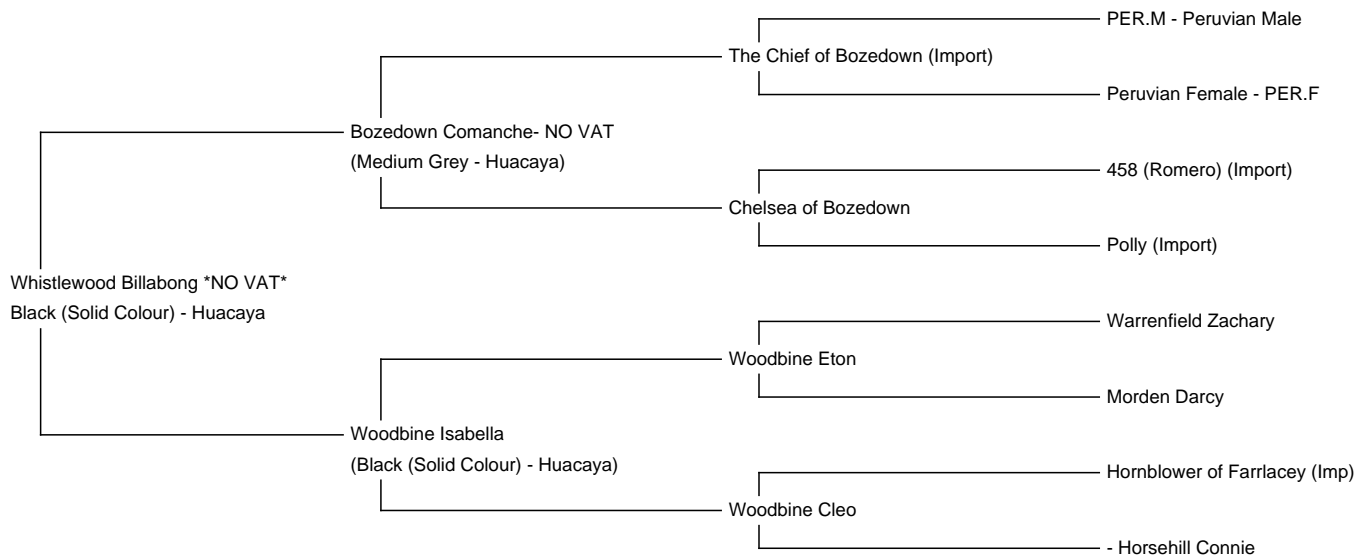

Whistlewood Billabong *NO VAT*

Price: £1,500.00 (SOLD)

Sire: Bozedown Comanche- NO VAT

Dam: Woodbine Isabella

Type: Young Male (Intact)

Breed Type: Huacaya

Colour: Black (Solid Colour)

Registered With: BAS BNBAS14419

Blood Lineage: Bozedown/Chilean

Date of Birth: 28th May 2020

Description:

Billabong is a stunning young black alpaca who has a wealth of great genetics behind him, his sire being the stunning grey Futurity Champion, Bozedown Comanche who's sire is The Chief of Bozedown and dam, Chelsea of Bozedown. Taking in his sires footsteps, Billabong has great conformation and a gorgeous dense fleece. We named him Billabong as he looks like a sun bleached surfer, Billabong being the Australian company that focuses on designer surfing gear. Although Billabong appears a sun bleached brown when in full fleece, he is actually a solid, true black. His dam, Woodbine Isabella, is a lovely, attractive black female.