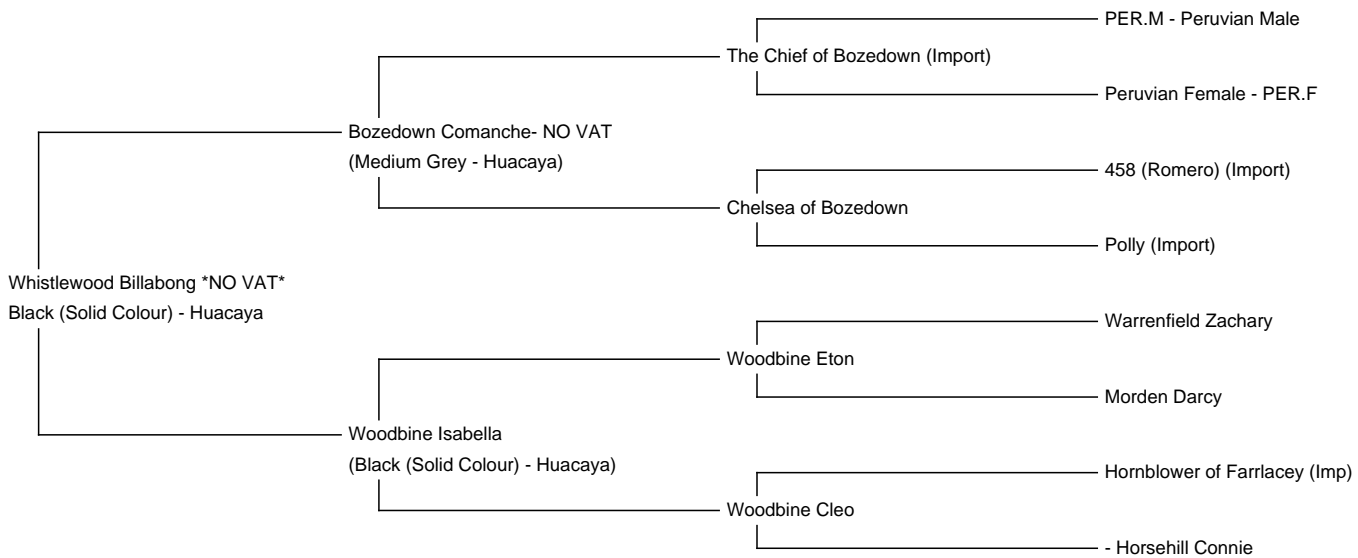

Whistlewood Billabong *NO VAT*

Price: £1,500.00 (SOLD)

Sire: Bozedown Comanche- NO VAT

Dam: Woodbine Isabella

Type: Young Male (Intact)

Breed Type: Huacaya

Colour: Black (Solid Colour)

Registered With: BAS BNBAS14419

Blood Lineage: Bozedown/Chilean

Date of Birth: 28th May 2020

Description:

Billabong is a stunning young black alpaca who has a wealth of great genetics behind him, his sire being the stunning grey Futurity Champion, Bozedown Comanche who's sire is The Chief of Bozedown and dam, Chelsea of Bozedown. Taking in his sires footsteps, Billabong has great conformation and a gorgeous dense fleece. We named him Billabong as he looks like a sun bleached surfer, Billabong being the Australian company that focuses on designer surfing gear. Although Billabong appears a sun bleached brown when in full fleece, he is actually a solid, true black. His dam, Woodbine Isabella, is a lovely, attractive black female.