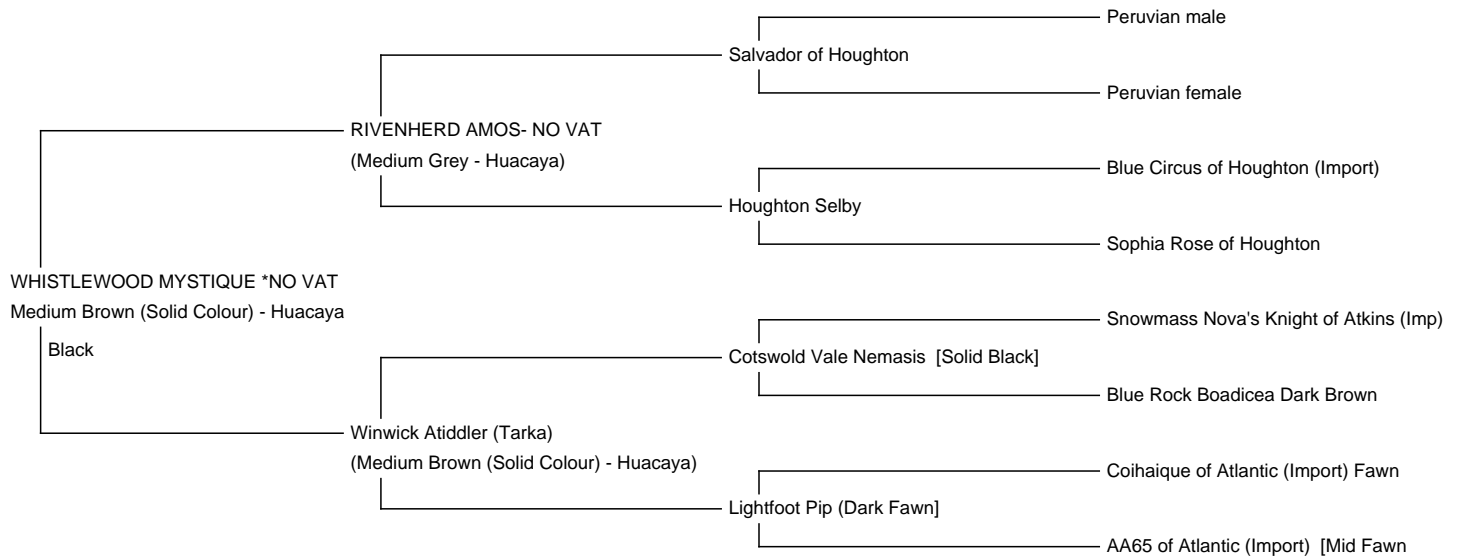

WHISTLEWOOD MYSTIQUE *NO VAT

Price: £1,850.00 (SOLD)

Sire: RIVENHERD AMOS- NO VAT

Dam: Winwick Atiddler (Tarka)

Type: Female

Breed Type: Huacaya

Colour: Medium Brown (Solid Colour)

Registered With: BAS UKBAS39182

Blood Lineage: Houghton/Chilean/USA

Date of Birth: 13th July 2020

Description:

Mystique is a sweet, rich brown young female who was sired by our STUNNING GREY CHAMPION, Rivenherd Amos, his sire being Salvador of Houghton and dam Houghton Selby. His impressive show wins include a Championship, 3 Reserve Championships and multiple first places. Mystique follows in her sires footsteps and has lovely conformation and a fine dense fleece. Her dam is a lovely fawn with colour throughout her pedigree with both Chilean imports as well as USA bloodlines (Snowmass).