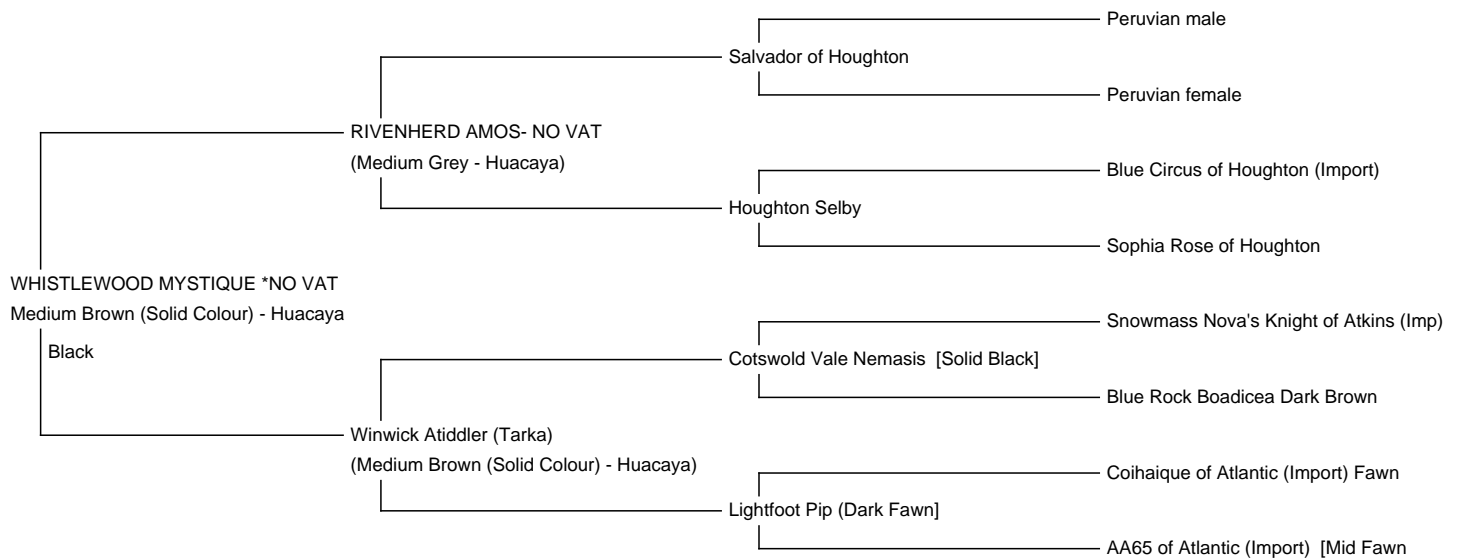

WHISTLEWOOD MYSTIQUE *NO VAT

Price: £1,850.00 (SOLD)

Sire: RIVENHERD AMOS- NO VAT

Dam: Winwick Atiddler (Tarka)

Type: Female

Breed Type: Huacaya

Colour: Medium Brown (Solid Colour)

Registered With: BAS UKBAS39182

Blood Lineage: Houghton/Chilean/USA

Date of Birth: 13th July 2020

Description:

Mystique is a sweet, rich brown young female who was sired by our STUNNING GREY CHAMPION, Rivenherd Amos, his sire being Salvador of Houghton and dam Houghton Selby. His impressive show wins include a Championship, 3 Reserve Championships and multiple first places. Mystique follows in her sires footsteps and has lovely conformation and a fine dense fleece. Her dam is a lovely fawn with colour throughout her pedigree with both Chilean imports as well as USA bloodlines (Snowmass).