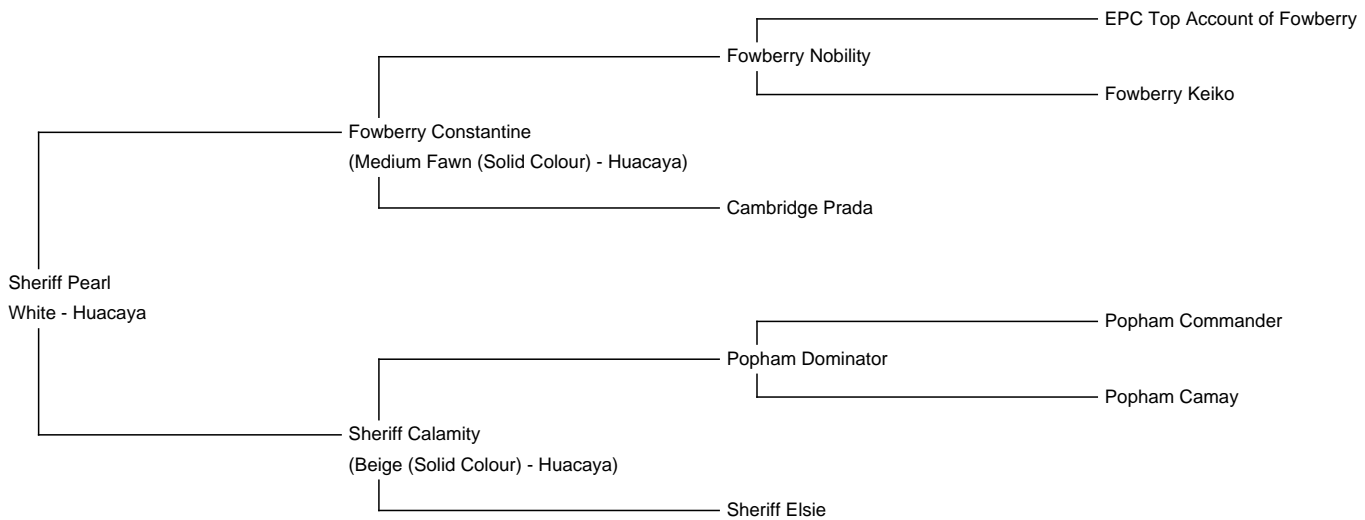

Sheriff Pearl

Price: £3,500.00 (excl VAT) **(SOLD)**

Sire: Fowberry Constantine

Dam: Sheriff Calamity

Type: Pregnant Female (Pregnant)

Breed Type: Huacaya

Colour: White

Registered With: BAS

Blood Lineage: commisario/spartacus/constanti

Date of Birth: 23rd July 2019

Description:

Here we offer an amazing opportunity to a discerning breeder who is looking for a top quality female with top quality genetics.

Sheriff Pearl has some of the best genetics you will find in a female. Her father is the supreme champion Fowberry Constantine [a Nobility son] and on both sides blends a mixture of double Commisario, Spartacus, Popham Commander, I would hope she will throw colour with this mix.

She has an abundance of fleece head to toe. Very bright, dense, fine and super soft handle. Her length is incredible. She has a strong frame and a real stand out in the paddock.

She has been mated to our new import from Germany Massimo and will check spitting off successful. with live cria guarantee. Due spring 2022