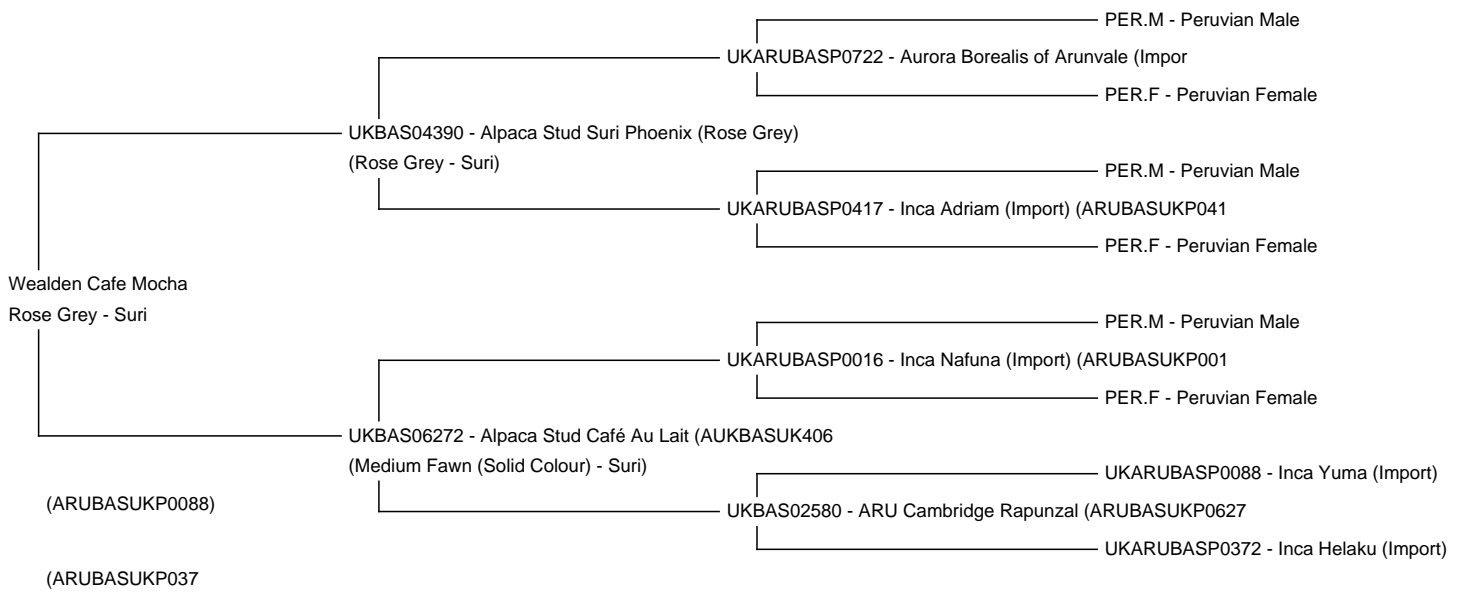

Wealden Cafe Mocha

Price: £1,700.00 (excl VAT)

Sire: UKBAS04390 - Alpaca Stud Suri Phoenix (Rose Grey)

Dam: UKBAS06272 - Alpaca Stud Café Au Lait (AUKBASUK406)

Type: Stud Male (Proven Stud)

Breed Type: Suri

Colour: Rose Grey

Registered With: British Alpaca Society UKBAS11573

Date of Birth: 30th July 2008

Description:

A stunning rose grey stud male with great presence and a friendly nature. Out of Alpaca Stud Suri Phoenix - a very well known rose grey male with a hugely successful show history spanning 8 years.

Mocha has sired an impressive grey male this year, with a lustrous fleece and superb lock structure.

Prizes Won:

2009/05 South Of England - Ardingly Suri Junior Male - Grey 2nd

Mocha 1

Mocha 2