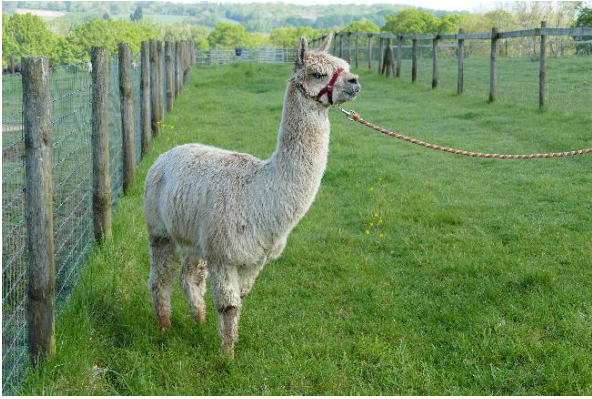

Wealden Remy Micro

Price: £900.00 (excl VAT)

Sire: UKBAS11573 - Wealden Cafe Mocha (Rose Grey)

Dam: UKBAS14721 - Wealden Candy Girl (WDNBASUK113) [Sol]

Type: Stud Male (Proven Stud)

Breed Type: Suri

Colour: Light Fawn (Solid Colour)

Description:

A proven stud male with a fine, lustrous fleece having achieved significant success at the 2017 and 2018 National Fleece Shows.

Prizes Won:

2016/05 South Of England - Ardingly Suri Intermediate Male - Fawn 2nd

2017/03 National Fleece Show Suri fawn Fleece 24-48 Months 1st

2018/03 National Fleece Show 2018 Suri fawn Fleece 24-48 Months 2nd

Remy 1

Remy 2

1st fleece at 2 years old