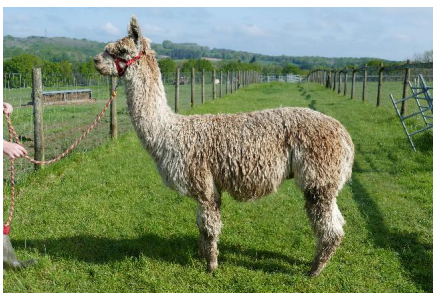

2018/03 National Fleece Show 2018 Suri fawn Fleece 12-24 Months 1st

2019/03 National Fleece Show 2019 Suri fawn Fleece 24-48 Months 1st

2019/10 Hoe Autumn Fleece Show Suri fawn Fleece 24-48 Months 2nd

2020/10 Hoe Autumn Fleece Show Suri fawn Fleece 48-72 Months 2nd

2021/10 Hoe Autumn Fleece Show Suri fawn fleece 48-72 Months 1st with a very impressive 72 points at age 6.

His Dam Wealden Stephania, has had a tremendous show career:

2011/05 South Of England - Ardingly Suri Junior Female - Fawn 3rd

2011/10 Hoe Autumn National Fleece Shw Suri Fawn Fleece 6-12 Months 1st

2011/10 Hoe Autumn National Fleece Shw Champion Coloured Suri Fleece C

2011/11 Scottish National Fleece Show Suri Fawn Fleece 6-12 Months 1st

2011/11 Scottish National Fleece Show Suri Champion Fawn Fleece C

2011/11 Scottish National Fleece Show Champion Suri Fleece R

2012/03 Futurity Fleece Show Suri Fawn Fleece 6-12 Months 1st

2012/03 Futurity Fleece Show Champion Suri Fawn Fleece C

2012/04 Wac International Fleece Show Suri Fawn Fleece 6-12 Months 1st

2012/05 South Of England - Ardingly Suri Intermediate Female - Faw 2nd

2013/03 Futurity Fleece Show Suri Fawn Fleece 12-24 Months 1st

2014/03 National Fleece Show Suri fawn Fleece 24-48 Months 1st

2014/03 National Fleece Show Champion Suri Fawn Fleece C

2015/03 National Fleece Show Suri fawn Fleece 48-72 Months 1st

2019/10 Hoe Autumn Fleece Show Suri Light Fleece 48-72 Months 2nd

Ace Synergy