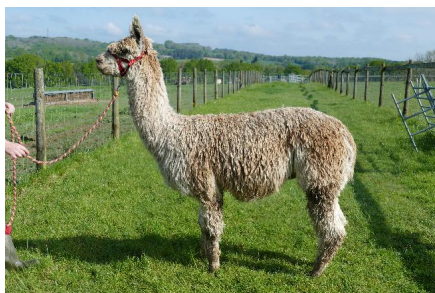

2018/03 National Fleece Show 2018 Suri fawn Fleece 12-24 Months 1st

2019/03 National Fleece Show 2019 Suri fawn Fleece 24-48 Months 1st

2019/10 Hoe Autumn Fleece Show Suri fawn Fleece 24-48 Months 2nd

2020/10 Hoe Autumn Fleece Show Suri fawn Fleece 48-72 Months 2nd

2021/10 Hoe Autumn Fleece Show Suri fawn fleece 48-72 Months 1st with a very impressive 72 points at age 6.

His Dam Wealden Stephania, has had a tremendous show career:

2011/05 South Of England - Ardingly Suri Junior Female - Fawn 3rd

2011/10 Hoe Autumn National Fleece Shw Suri Fawn Fleece 6-12 Months 1st

2011/10 Hoe Autumn National Fleece Shw Champion Coloured Suri Fleece C

2011/11 Scottish National Fleece Show Suri Fawn Fleece 6-12 Months 1st

2011/11 Scottish National Fleece Show Suri Champion Fawn Fleece C

2011/11 Scottish National Fleece Show Champion Suri Fleece R

2012/03 Futurity Fleece Show Suri Fawn Fleece 6-12 Months 1st

2012/03 Futurity Fleece Show Champion Suri Fawn Fleece C

2012/04 Wac International Fleece Show Suri Fawn Fleece 6-12 Months 1st

2012/05 South Of England - Ardingly Suri Intermediate Female - Faw 2nd

2013/03 Futurity Fleece Show Suri Fawn Fleece 12-24 Months 1st

2014/03 National Fleece Show Suri fawn Fleece 24-48 Months 1st

2014/03 National Fleece Show Champion Suri Fawn Fleece C

2015/03 National Fleece Show Suri fawn Fleece 48-72 Months 1st

2019/10 Hoe Autumn Fleece Show Suri Light Fleece 48-72 Months 2nd

Ace Synergy