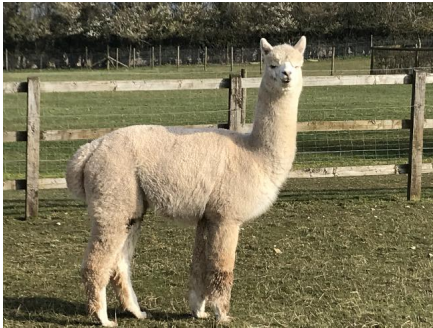

have all vaccinations and frequent observation and condition, mouth and nail checks.

If you are wondering if alpacas are right for you, please feel welcome to visit and we can share with you our over 15 years of experience. We provide free delivery for up to 100 miles. Vet certificates can be provided if required.

Phil