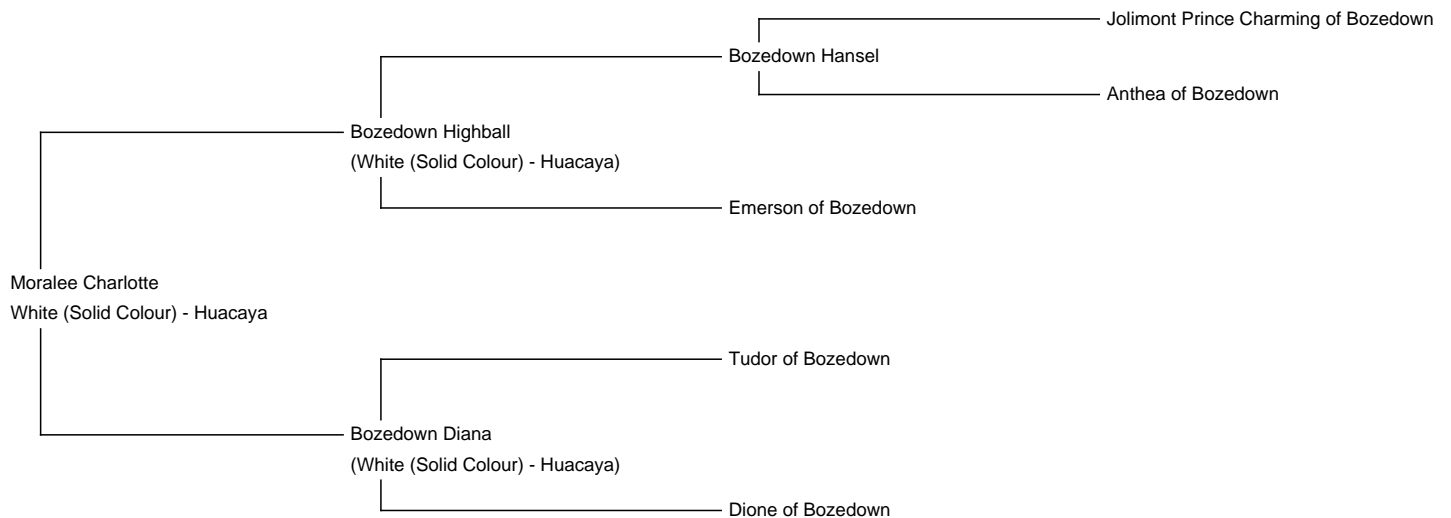

Moralee Charlotte

Price: £1,500.00

Sire: Bozedown Highball

Dam: Bozedown Diana

Type: Female

Breed Type: Huacaya

Colour: White (Solid Colour)

Registered With: British Alpaca Society - UKBAS35298

Blood Lineage: Pure Peruvian

Date of Birth: 8th June 2018

Fleece: (3rd)

26.20µ SD 4.80µ CV 18.30% % Over 30 Microns(µ) 15.90% SF 25.60µ Curvature 30.60 deg/mm Staple Length 110 mm

(taken on 6th May 2021 at 2 Years and 11 Months of age)

Fibre Testing Authority: Art of Fibre

Description:

Charlotte is a solid white female with nice conformation and a soft handle to her fleece - inherited from her grand sire Tudor of Bozedown. With a gentle, friendly temperament Lottie has proved to be a very attentive mother and would be a valuable addition to your herd at a very favourable price.