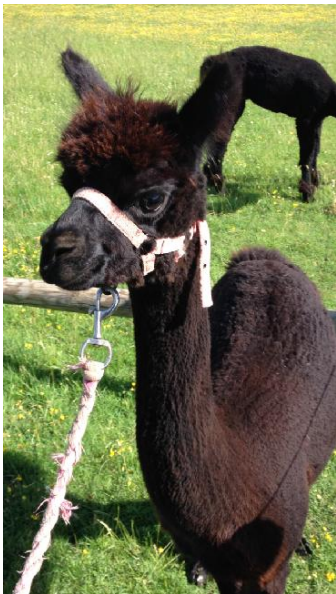

Clover at 9months