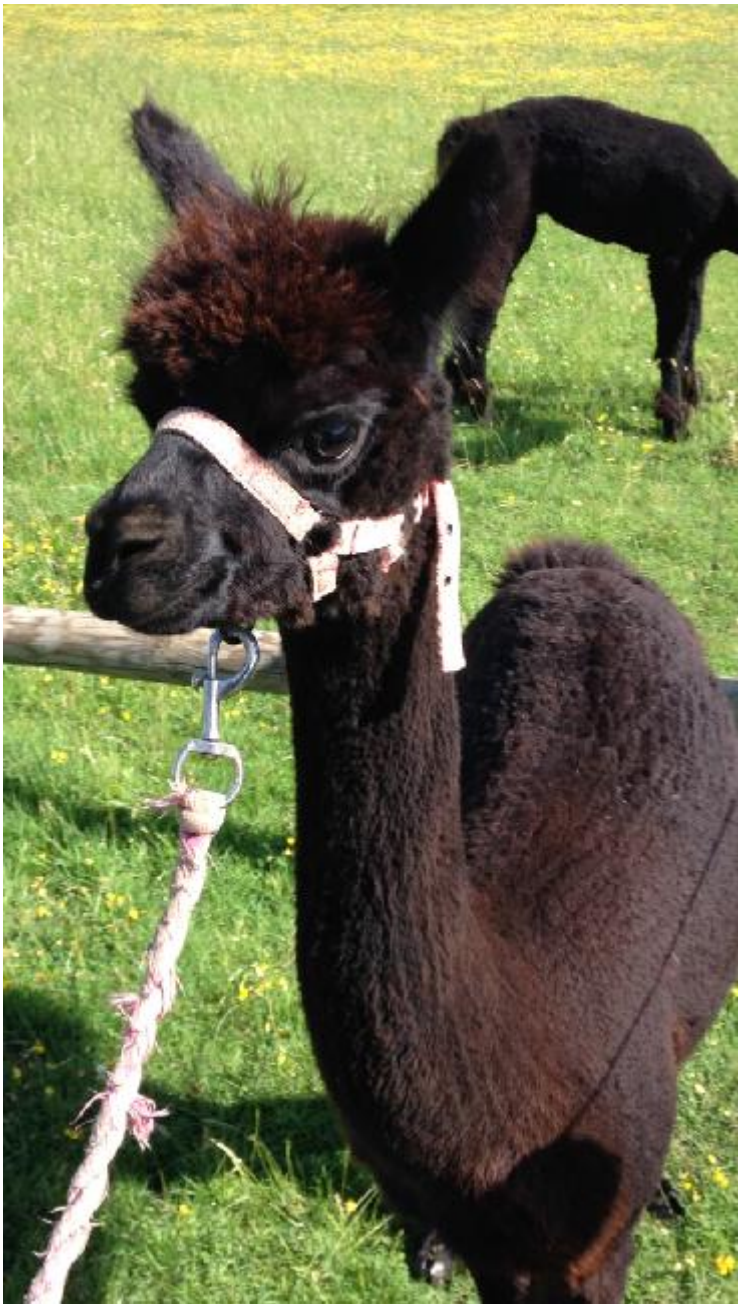

Clover at 9months