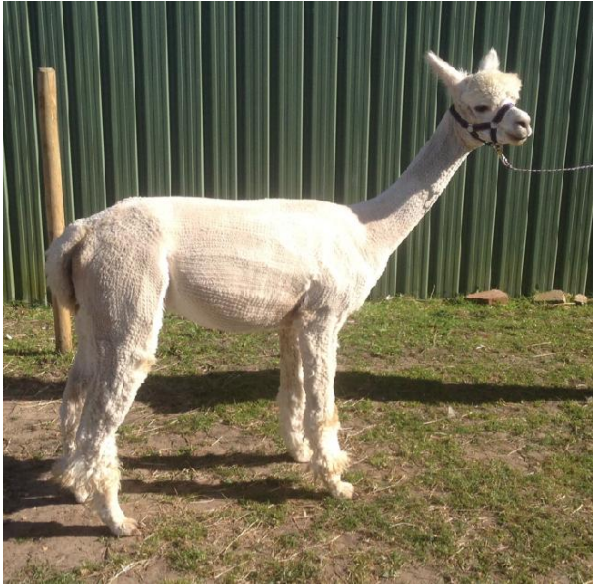

Alpaca Photo 1