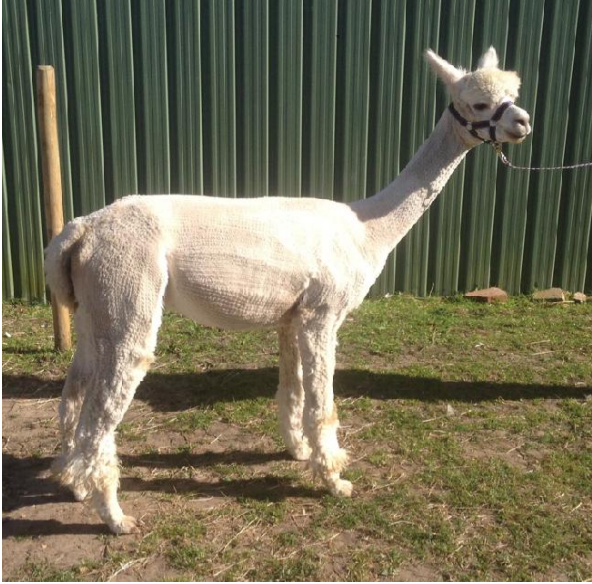

Alpaca Photo 1