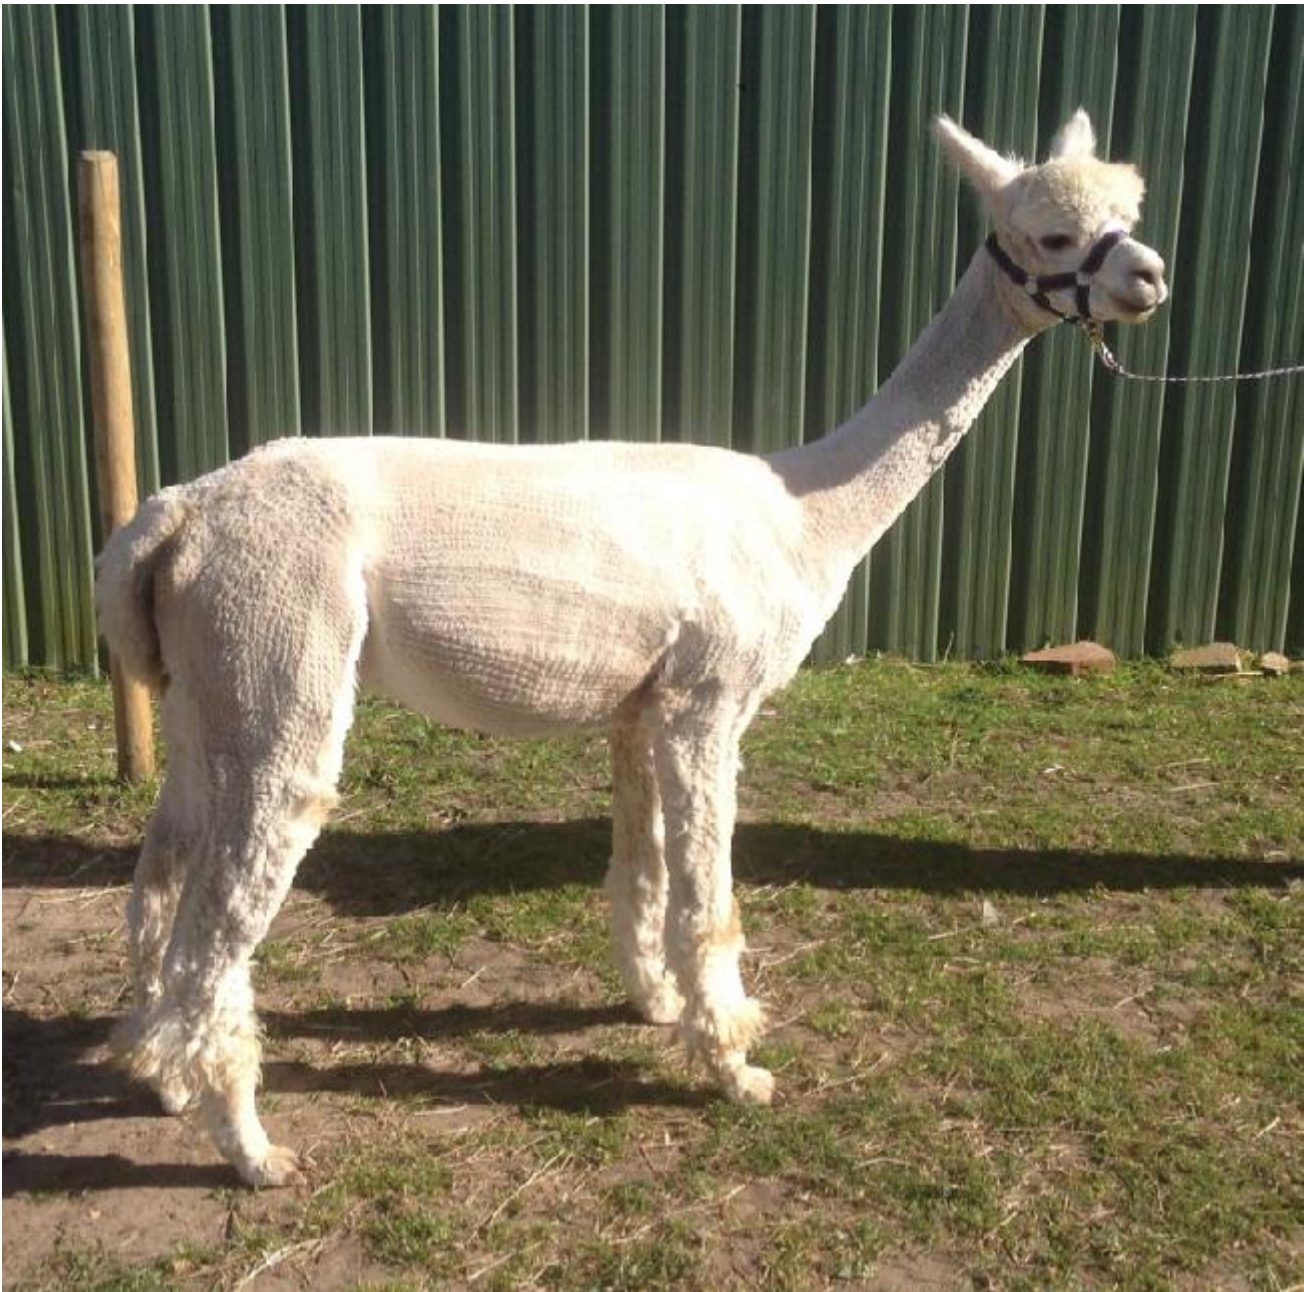

MOAT FARM GUINEVERE

Price: £1,100.00 (excl VAT) **(SOLD)**

Sire: APPLIEDENE APOLLO

Dam: MOAT FARM DIMITY

Type: Female

Breed Type: Huacaya

Colour: White (Solid Colour)

Date of Birth: 19th June 2018

Description:

LOVELY BREEDING FEMALE EXCELLENT BLOODLINES
HALTER TRAINED.

GUINEVERES GRANDSIRE IS HERTS ALPACAS LONGJOHN, HER FIRST CRIA Sired BY HERTS ALPACAS BANDIT IS A MEDIUM FAWN .

Number of Crias bred from female: 1

Alpaca Photo 1

Alpaca Photo 2

Alpaca Photo 3