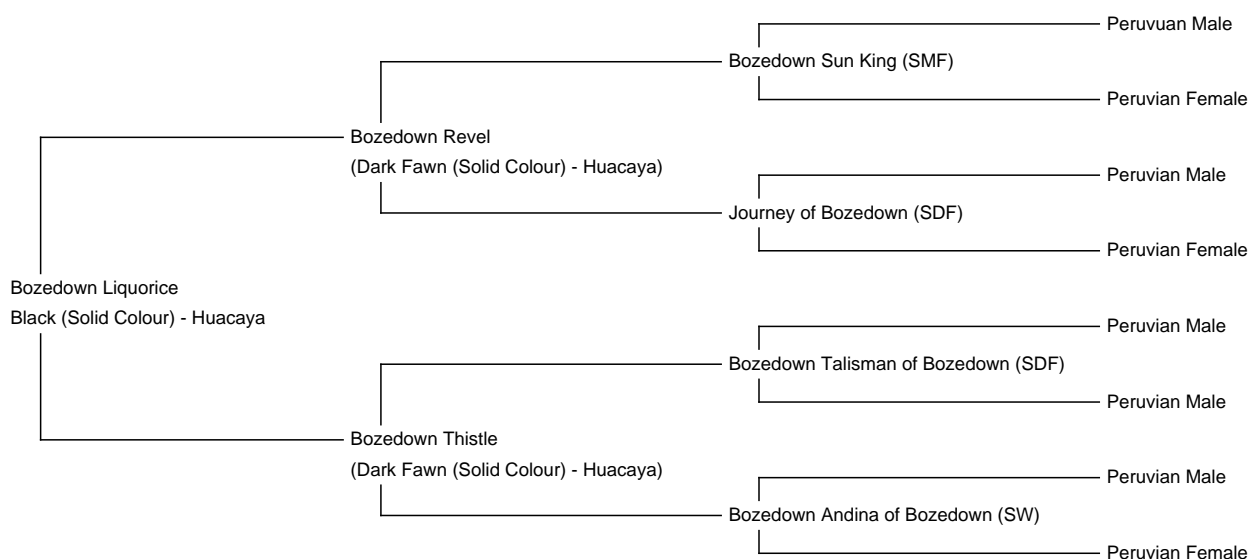

## Boztdown Liquorice

**Price:** £5,750.00 (excl VAT) **(SOLD)**

**Sire:** Boztdown Revel

**Dam:** Boztdown Thistle

**Type:** Pregnant Female (Pregnant)

**Breed Type:** Huacaya

**Colour:** Black (Solid Colour)

**Registered With:** British Alpaca Society- UKBAS28718

**Blood Lineage:** Peruvian Bloodlines

**Date of Birth:** 28th May 2015

### Description:

Boztdown Liquorice is a majestic black female who displays correct conformation. For her 4th fleece her sample results are particularly impressive, she displays a very fine fleece with an AFD of 19.2 and SD of 4.5. She is an extremely well bred female who breeds supreme progeny, one of which being Yana Amore who is also available for sale. Her cria last year was equally as impressive and will be retained, hence a repeat breeding to champion black sire Surtierra Shadow will hopefully repeat the same standard of cria for the buyer.