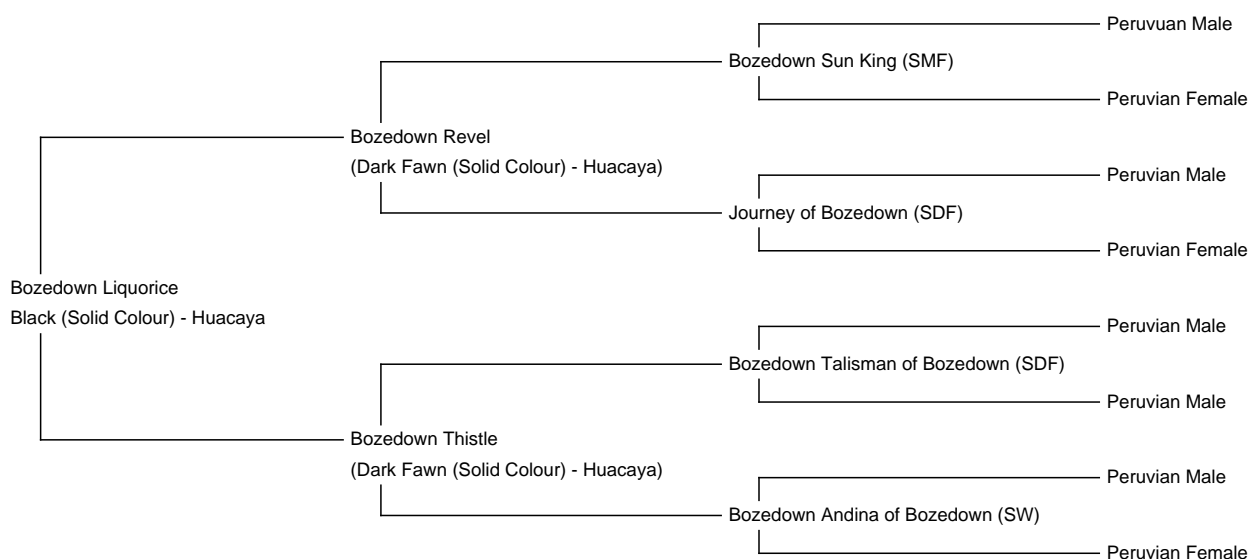

Bozedown Liquorice

Price: £5,750.00 (excl VAT) **(SOLD)**

Sire: Bozedown Revel

Dam: Bozedown Thistle

Type: Pregnant Female (Pregnant)

Breed Type: Huacaya

Colour: Black (Solid Colour)

Registered With: British Alpaca Society- UKBAS28718

Blood Lineage: Peruvian Bloodlines

Date of Birth: 28th May 2015

Fleece: (4th)

19.20µ SD 4.50µ CV 23.60% % Over 30 Microns(µ) 2.90% SF 19.10µ Curvature 42.30 deg/mm Staple Length 95 mm
Yield 2.40 Kg/Year

(taken on 4th February 2020 at 4 Years and 9 Months of age)

Fibre Testing Authority: Australian Alpaca Fibre Testing

Description:

Bozedown Liquorice is a majestic black female who displays correct conformation. For her 4th fleece her sample results are particularly impressive, she displays a very fine fleece with an AFD of 19.2 and SD of 4.5. She is an extremely well bred female who breeds supreme progeny, one of which being Yana Amore who is also available for sale. Her cria last year was equally as impressive and will be retained, hence a repeat breeding to champion black sire Surtierra Shadow will hopefully repeat the same standard of cria for the buyer.

Please note that we are part of the Surefarm Annual Surveillance Scheme and all breeding stock is sold with a full veterinary examination and certificate and a pre-movement Enferplex test.

Name of covering male: Surtierra Shadow (Black)