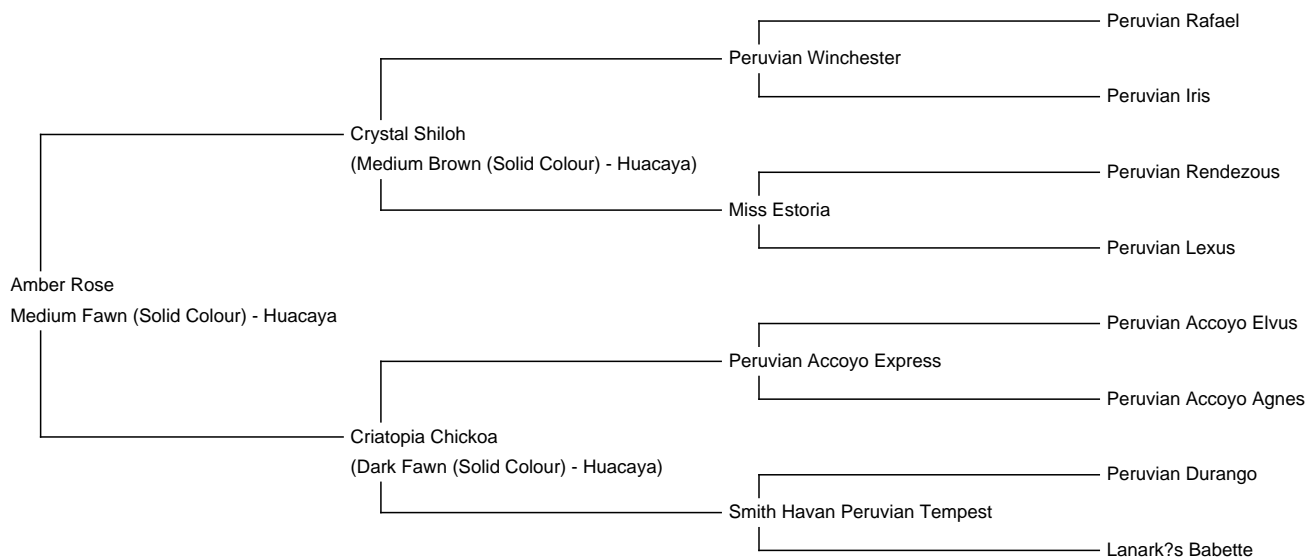

# Amber Rose

**Price:** \$1,500.00

**Sire:** Crystal Shiloh

**Dam:** Criatopia Chickoa

**Type:** Female

**Breed Type:** Huacaya

**Colour:** Medium Fawn (Solid Colour)

**Date of Birth:** 25th May 2011

## Description:

She's had great fiber. Has thrown us a female with great fiber. She is not as timid as some, but not necessarily outgoing either. Just fairly sweet.

**Number of Crias bred from female:** 3