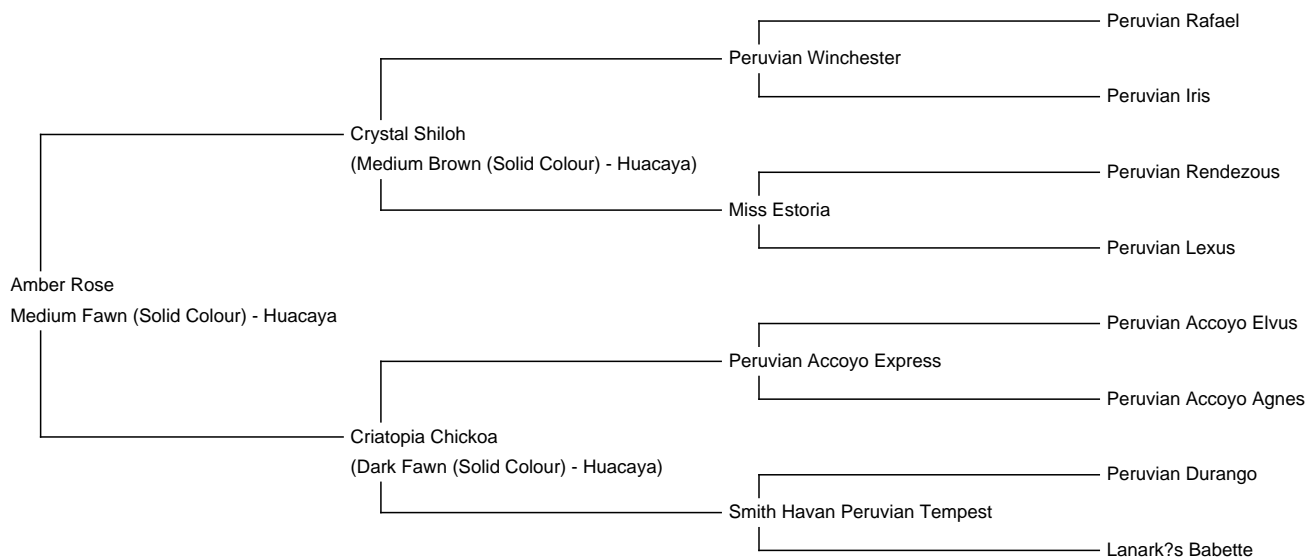

Amber Rose

Price: \$1,500.00

Sire: Crystal Shiloh

Dam: Criatopia Chickoa

Type: Female

Breed Type: Huacaya

Colour: Medium Fawn (Solid Colour)

Date of Birth: 25th May 2011

Description:

She's had great fiber. Has thrown us a female with great fiber. She is not as timid as some, but not necessarily outgoing either. Just fairly sweet.

Number of Crias bred from female: 3