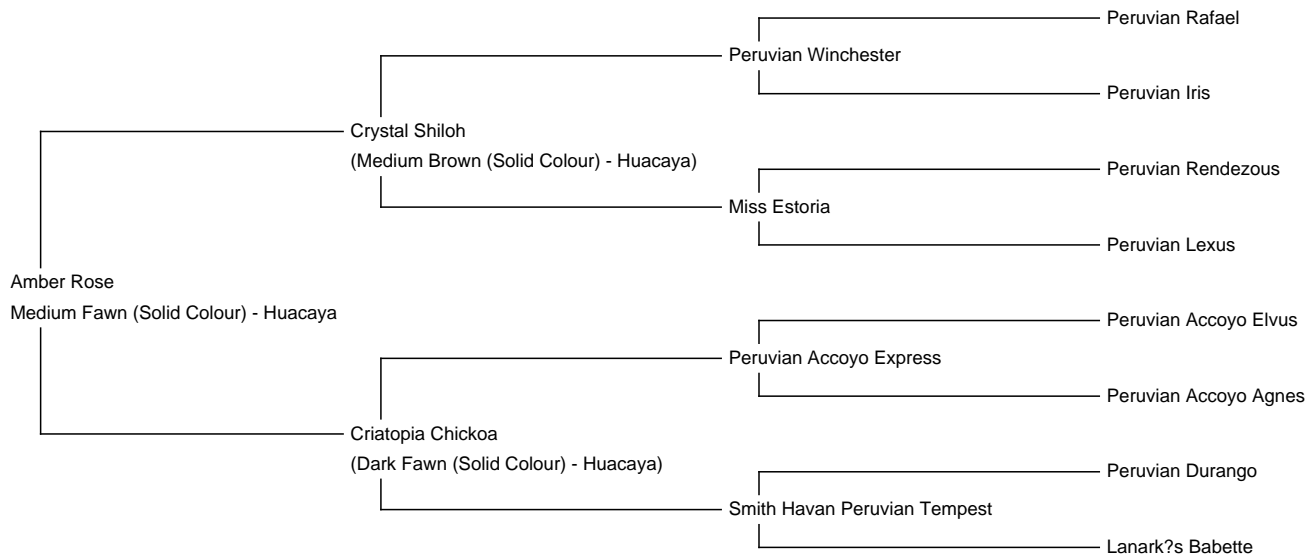

# Amber Rose

**Price:** \$1,500.00

**Sire:** Crystal Shiloh

**Dam:** Criatopia Chickoa

**Type:** Female

**Breed Type:** Huacaya

**Colour:** Medium Fawn (Solid Colour)

**Date of Birth:** 25th May 2011

## Description:

She's had great fiber. Has thrown us a female with great fiber. She is not as timid as some, but not necessarily outgoing either. Just fairly sweet.

**Number of Crias bred from female:** 3