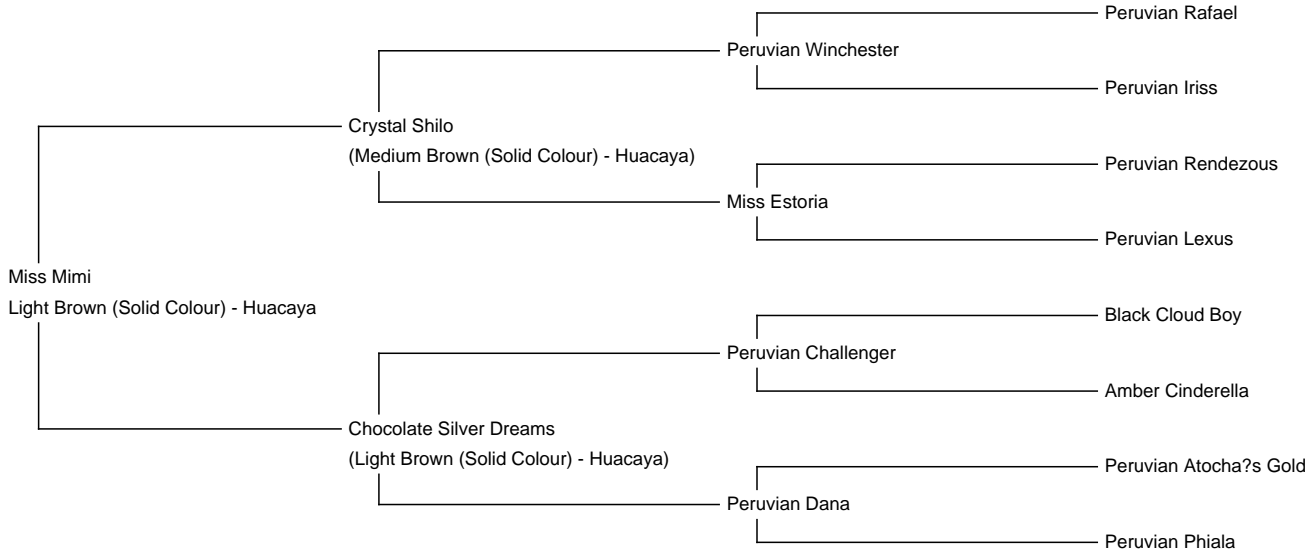

Miss Mimi

Price: \$750.00

Sire: Crystal Shilo

Dam: Chocolate Silver Dreams

Type: Female

Breed Type: Huacaya

Colour: Light Brown (Solid Colour)

Registered With: ARI

Date of Birth: 10th August 2010

Description:

She is 9 years old and knows her place in the barn. She is a great mother! She produces dense fiber offspring.

Number of Crias bred from female: 4