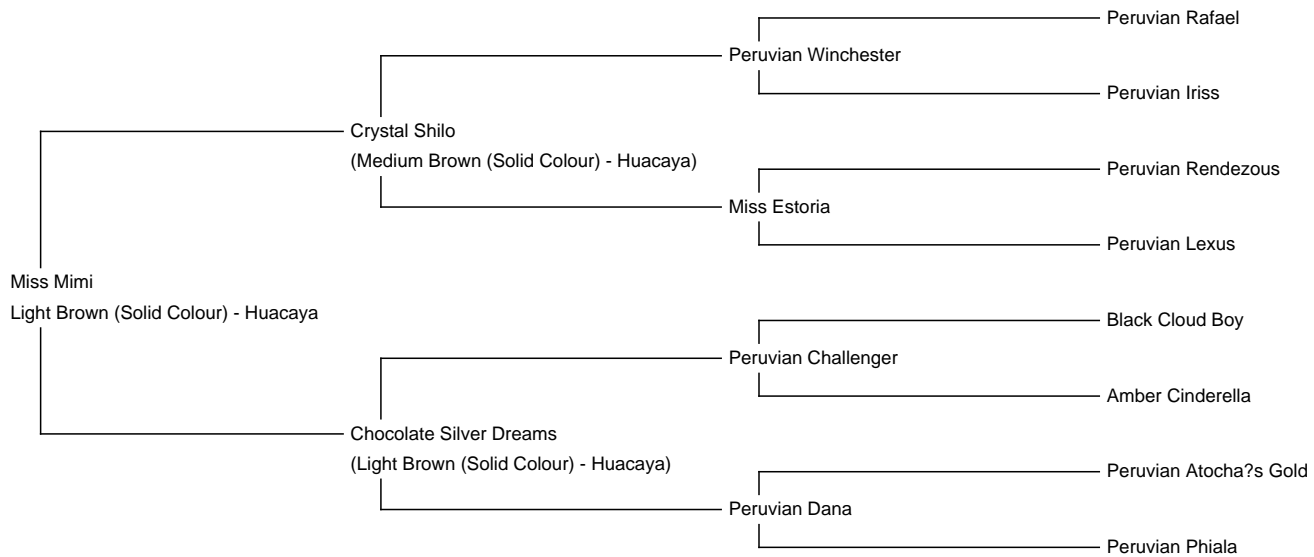

Miss Mimi

Price: \$750.00

Sire: Crystal Shilo

Dam: Chocolate Silver Dreams

Type: Female

Breed Type: Huacaya

Colour: Light Brown (Solid Colour)

Registered With: ARI

Date of Birth: 10th August 2010

Description:

She is 9 years old and knows her place in the barn. She is a great mother! She produces dense fiber offspring.

Number of Crias bred from female: 4