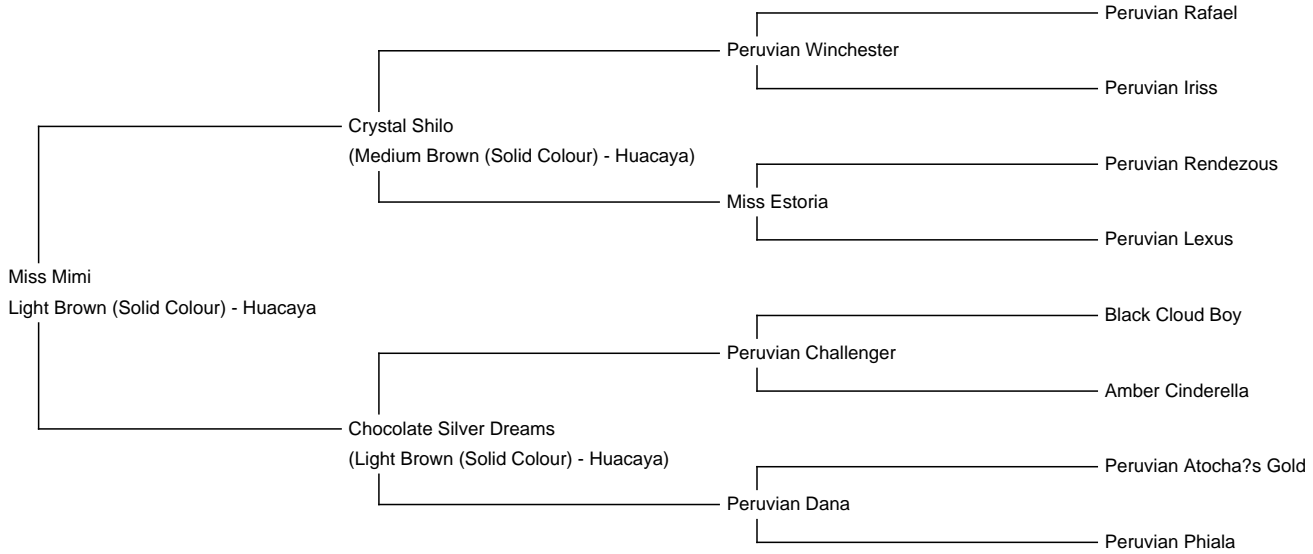

Miss Mimi

Price: \$750.00

Sire: Crystal Shilo

Dam: Chocolate Silver Dreams

Type: Female

Breed Type: Huacaya

Colour: Light Brown (Solid Colour)

Registered With: ARI

Date of Birth: 10th August 2010

Description:

She is 9 years old and knows her place in the barn. She is a great mother! She produces dense fiber offspring.

Number of Crias bred from female: 4