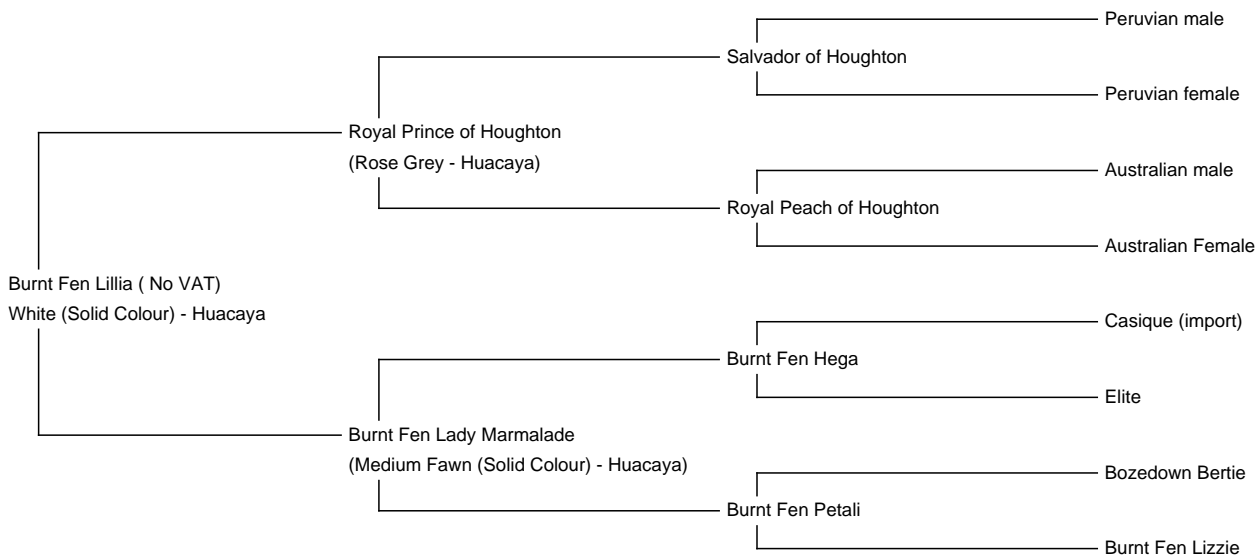

Burnt Fen Lillia (No VAT)

Price: £1,500.00 (SOLD)

Sire: Royal Prince of Houghton

Dam: Burnt Fen Lady Marmalade

Type: Female

Breed Type: Huacaya

Colour: White (Solid Colour)

Registered With: British Alpaca Society: UKBAS32961

Date of Birth: 10th July 2017

Fleece: (1st)

21.40µ SD 4.80µ CV 22.40% % Over 30 Microns(µ) 5.00% SF 17.60µ Curvature 32.20 deg/mm Staple Length 135 mm

Yield 2.50 Kg/Year

(taken on 9th September 2018 at 1 Year and 2 Months of age)

Fibre Testing Authority: Australian Alpaca Fibre Testing

Description:

Lillia is a very pretty alpaca with a gentle temperament. She has a strong conformation and carries a big dense fleece which is fine with a lovely lustre. Although white, her inherited genetics could easily add a splash of colour to your herd. She is ready to be mated this year but sadly we cannot mate her with our stud males as she is too closely related, this is reflected in her sales price.