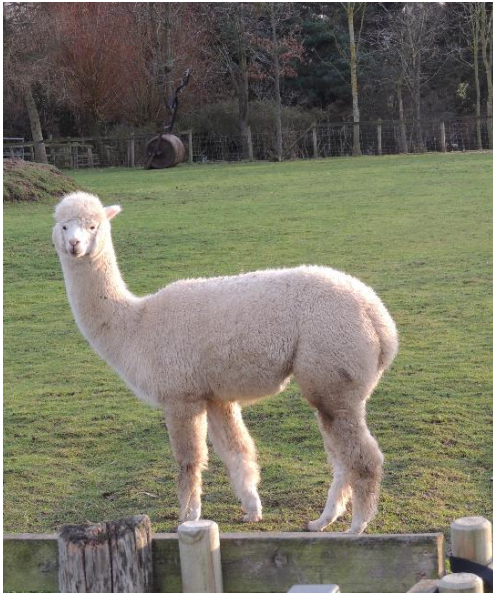

Lillia Jan 2019