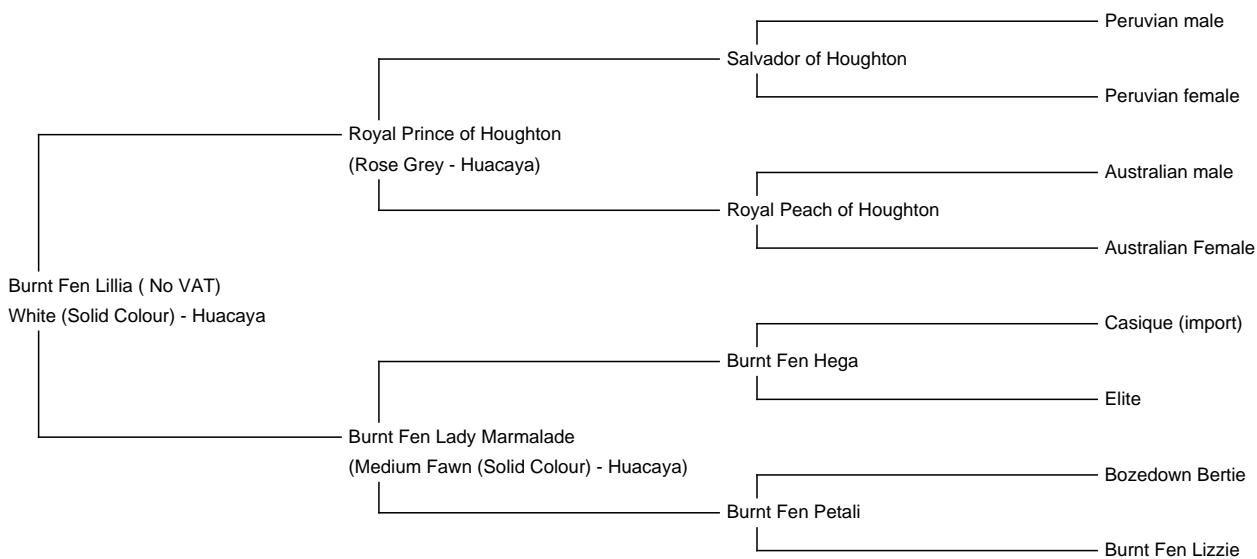

Burnt Fen Lillia (No VAT)

Price: £1,500.00 (SOLD)

Sire: Royal Prince of Houghton

Dam: Burnt Fen Lady Marmalade

Type: Female

Breed Type: Huacaya

Colour: White (Solid Colour)

Registered With: British Alpaca Society: UKBAS32961

Date of Birth: 10th July 2017

Fleece: (1st)

21.40µ SD 4.80µ CV 22.40% % Over 30 Microns(µ) 5.00% SF 17.60µ Curvature 32.20 deg/mm Staple Length 135 mm

Yield 2.50 Kg/Year

(taken on 9th September 2018 at 1 Year and 2 Months of age)

Fibre Testing Authority: Australian Alpaca Fibre Testing

Description:

Lillia is a very pretty alpaca with a gentle temperament. She has a strong conformation and carries a big dense fleece which is fine with a lovely lustre. Although white, her inherited genetics could easily add a splash of colour to your herd. She is ready to be mated this year but sadly we cannot mate her with our stud males as she is too closely related, this is reflected in her sales price.