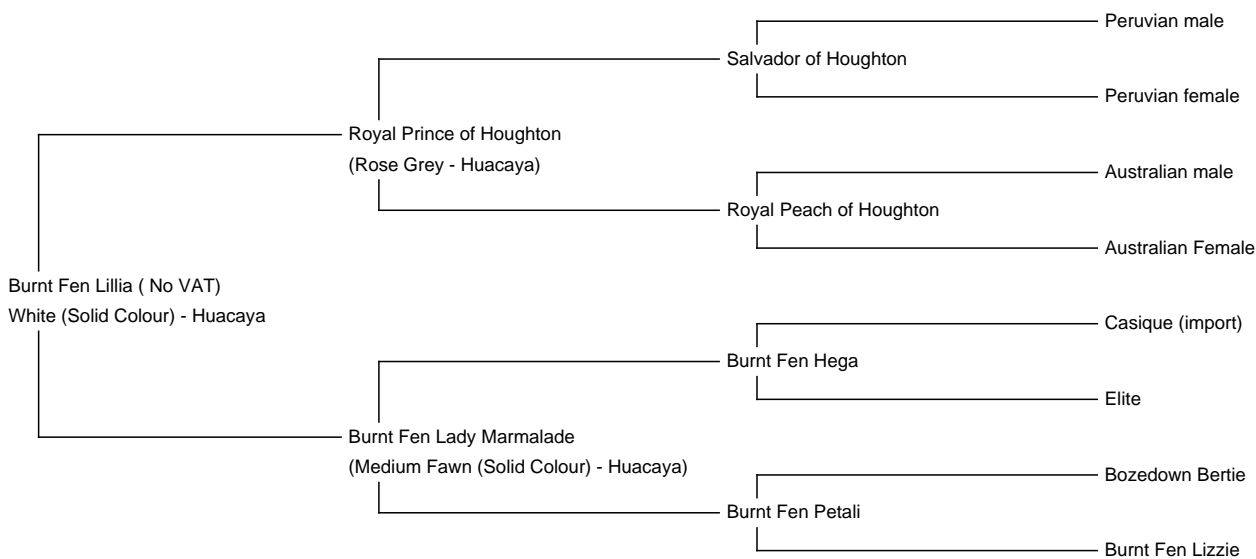

Burnt Fen Lillia (No VAT)

Price: £1,500.00 (SOLD)

Sire: Royal Prince of Houghton

Dam: Burnt Fen Lady Marmalade

Type: Female

Breed Type: Huacaya

Colour: White (Solid Colour)

Registered With: British Alpaca Society: UKBAS32961

Date of Birth: 10th July 2017

Fleece: (1st)

21.40µ SD 4.80µ CV 22.40% % Over 30 Microns(µ) 5.00% SF 17.60µ Curvature 32.20 deg/mm Staple Length 135 mm

Yield 2.50 Kg/Year

(taken on 9th September 2018 at 1 Year and 2 Months of age)

Fibre Testing Authority: Australian Alpaca Fibre Testing

Description:

Lillia is a very pretty alpaca with a gentle temperament. She has a strong conformation and carries a big dense fleece which is fine with a lovely lustre. Although white, her inherited genetics could easily add a splash of colour to your herd. She is ready to be mated this year but sadly we cannot mate her with our stud males as she is too closely related, this is reflected in her sales price.