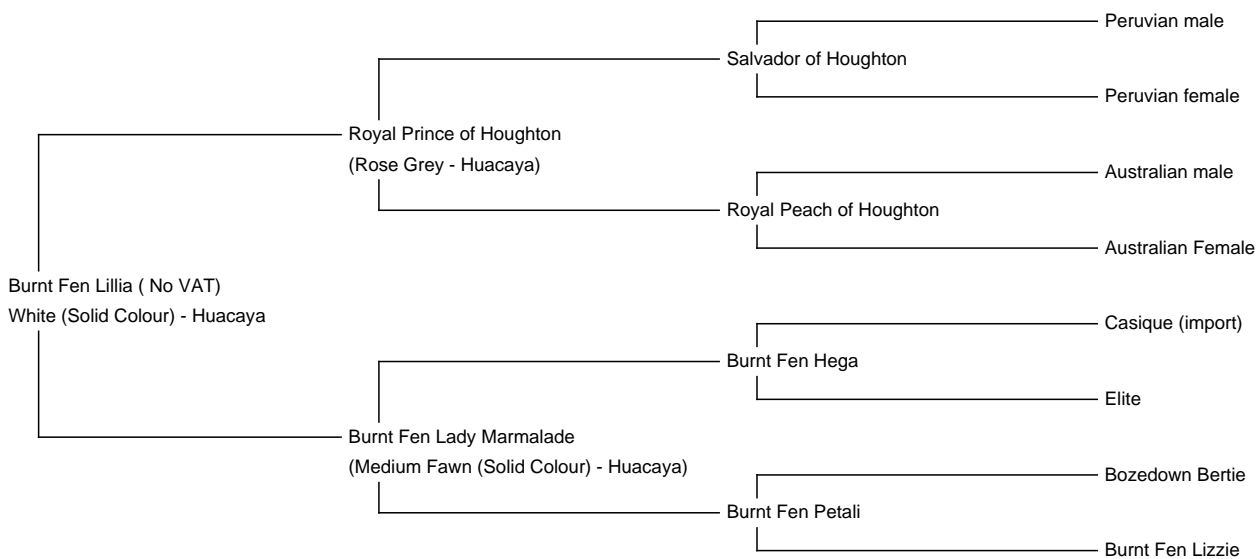

Burnt Fen Lillia (No VAT)

Price: £1,500.00 **(SOLD)**

Sire: Royal Prince of Houghton

Dam: Burnt Fen Lady Marmalade

Type: Female

Breed Type: Huacaya

Colour: White (Solid Colour)

Registered With: British Alpaca Society: UKBAS32961

Date of Birth: 10th July 2017

Fleece: (1st)

21.40µ SD 4.80µ CV 22.40% % Over 30 Microns(µ) 5.00% SF 17.60µ Curvature 32.20 deg/mm Staple Length 135 mm

Yield 2.50 Kg/Year

(taken on 9th September 2018 at 1 Year and 2 Months of age)

Fibre Testing Authority: Australian Alpaca Fibre Testing

Description:

Lillia is a very pretty alpaca with a gentle temperament. She has a strong conformation and carries a big dense fleece which is fine with a lovely lustre. Although white, her inherited genetics could easily add a splash of colour to your herd. She is ready to be mated this year but sadly we cannot mate her with our stud males as she is too closely related, this is reflected in her sales price.