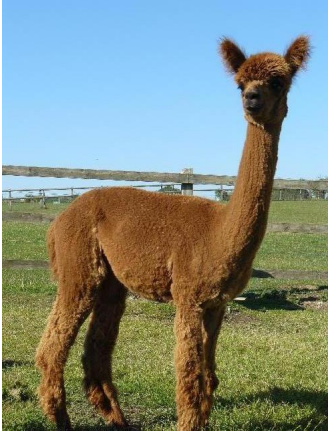

be provided if required.

Prizes Won:

2nd Junior Fawn Female, Bath & West 2018

Number of Crias bred from female: 1

Watership Cuprite (Cutie)