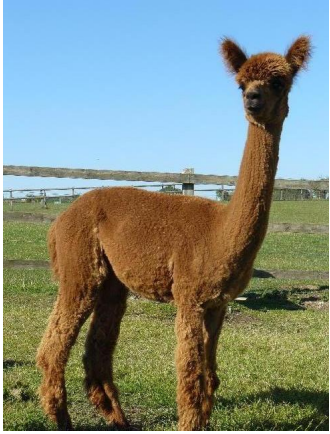

be provided if required.

Prizes Won:

2nd Junior Fawn Female, Bath & West 2018

Number of Crias bred from female: 1

Watership Cuprite (Cutie)