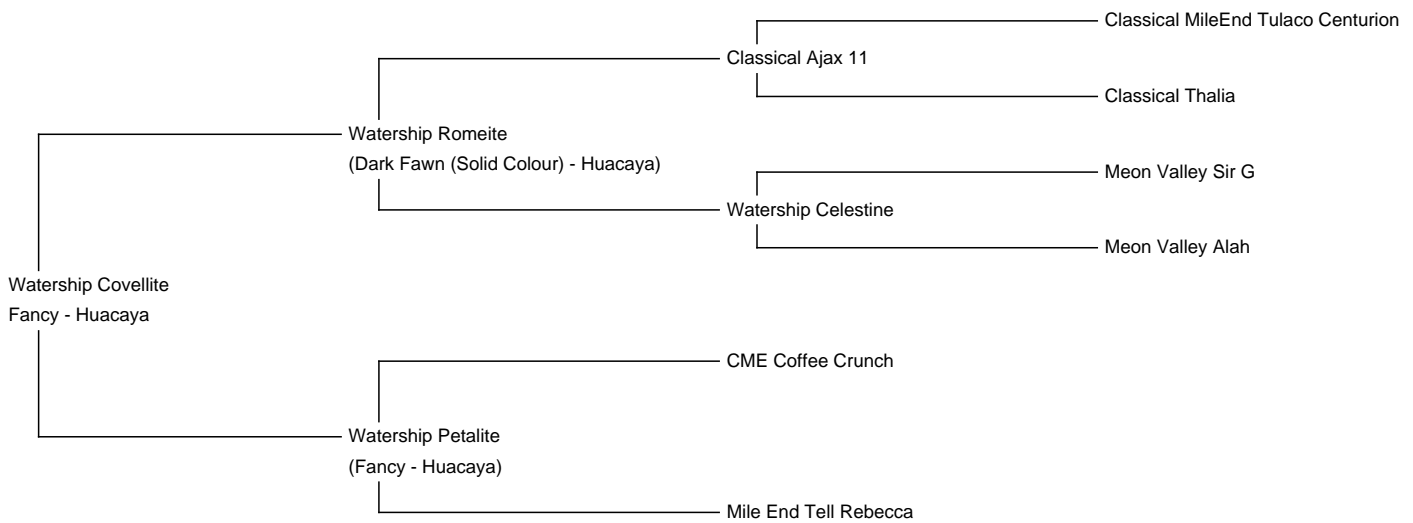

## Watership Covellite

**Price:** £1,500.00 (excl VAT) **(SOLD)**

**Sire:** Watership Romeite

**Dam:** Watership Petalite

**Type:** Female

**Breed Type:** Huacaya

**Colour:** Fancy

**Registered With:** British Alpaca Society

UKBAS32935

WATBASUK079

**Date of Birth:** 22nd June 2017

### Description:

Elle is a very cute young female with a long fine silky fleece that is dominantly white with dark fawn spots

Alpaca Photo 1

Alpaca Photo 2