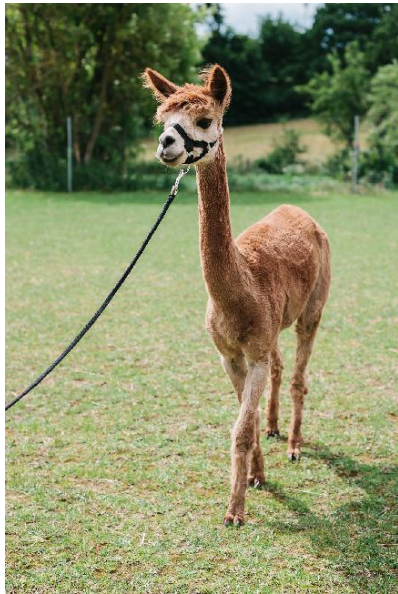

Emmi

Price: €1,100.00 This price is NOT inclusive of sales tax which needs to be added. **(SOLD)**

Sire: Not Specified

Dam: Not Specified

Type: Female

Breed Type: Suri

Colour: Light Fawn (Solid Colour)

Date of Birth: 14th May 2013

Description:

Emmi ist eine liebe, ruhige, ausgeglichene Stute, sie läuft super am Halfter, in liebevolle Hände abzugeben
Farbe medium Champagne

Alpaca Photo 1

Alpaca Photo 2