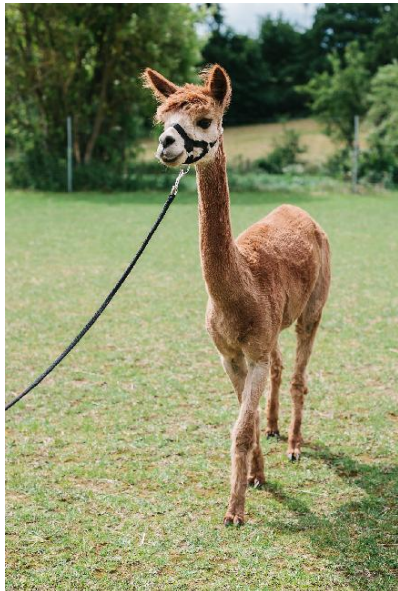

Emmi

Price: €1,100.00 This price is NOT inclusive of sales tax which needs to be added. **(SOLD)**

Sire: Not Specified

Dam: Not Specified

Type: Female

Breed Type: Suri

Colour: Light Fawn (Solid Colour)

Date of Birth: 14th May 2013

Description:

Emmi ist eine liebe, ruhige, ausgeglichene Stute, sie läuft super am Halfter, in liebevolle Hände abzugeben
Farbe medium Champagne

Alpaca Photo 1

Alpaca Photo 2