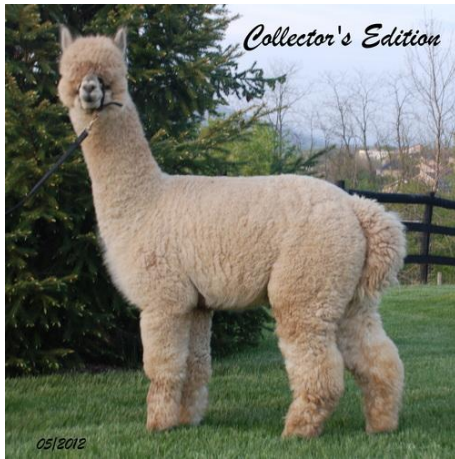

A.L. Paca's Collectors Edition

Price: \$3,000.00

Sire: Sheer Galaxy

Dam: Maple Brook Janna

Type: Stud Male (Proven Stud)

Breed Type: Huacaya

Colour: Light Fawn (Solid Colour)

Registered With: ARI# 31806923

Date of Birth: 6th November 2009

Description:

Collectors Edition is one of the most advanced fleeces on our farm. It is considerably dense, consistent, and has unbelievable brightness. His frame is ideal - nice and square with large bone and a very correct jaw set.

Collector's first female - Beautiful Rose Grey - she is carrying his density and gorgeous fleece characteristics. WOW!

Prizes Won:

First Place AOBA National Show 2010

First Place Empire Alpaca Extravaganza 2010

First Place OABA AlpacaFest (2010)

First Place VAOBA 2010 (Fleece)

First Place CABO (Fleece) 2013

Third Place Maryland Classic Alpaca Show & Sale

Third Place VAOBA Alpaca Expo 2010

Alpaca Photo 1

Alpaca Photo 2