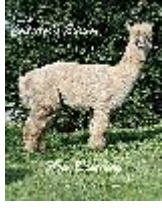

A.L. Paca's Collectors Edition

Price: \$3,000.00

Sire: Sheer Galaxy

Dam: Maple Brook Janna

Type: Stud Male (Proven Stud)

Breed Type: Huacaya

Colour: Light Fawn (Solid Colour)

Registered With: ARI# 31806923

Date of Birth: 6th November 2009

Description:

Collectors Edition is one of the most advanced fleeces on our farm. It is considerably dense, consistent, and has unbelievable brightness. His frame is ideal - nice and square with large bone and a very correct jaw set.

Collector's first female - Beautiful Rose Grey - she is carrying his density and gorgeous fleece characteristics. WOW!

Prizes Won:

First Place AOBA National Show 2010

First Place Empire Alpaca Extravaganza 2010