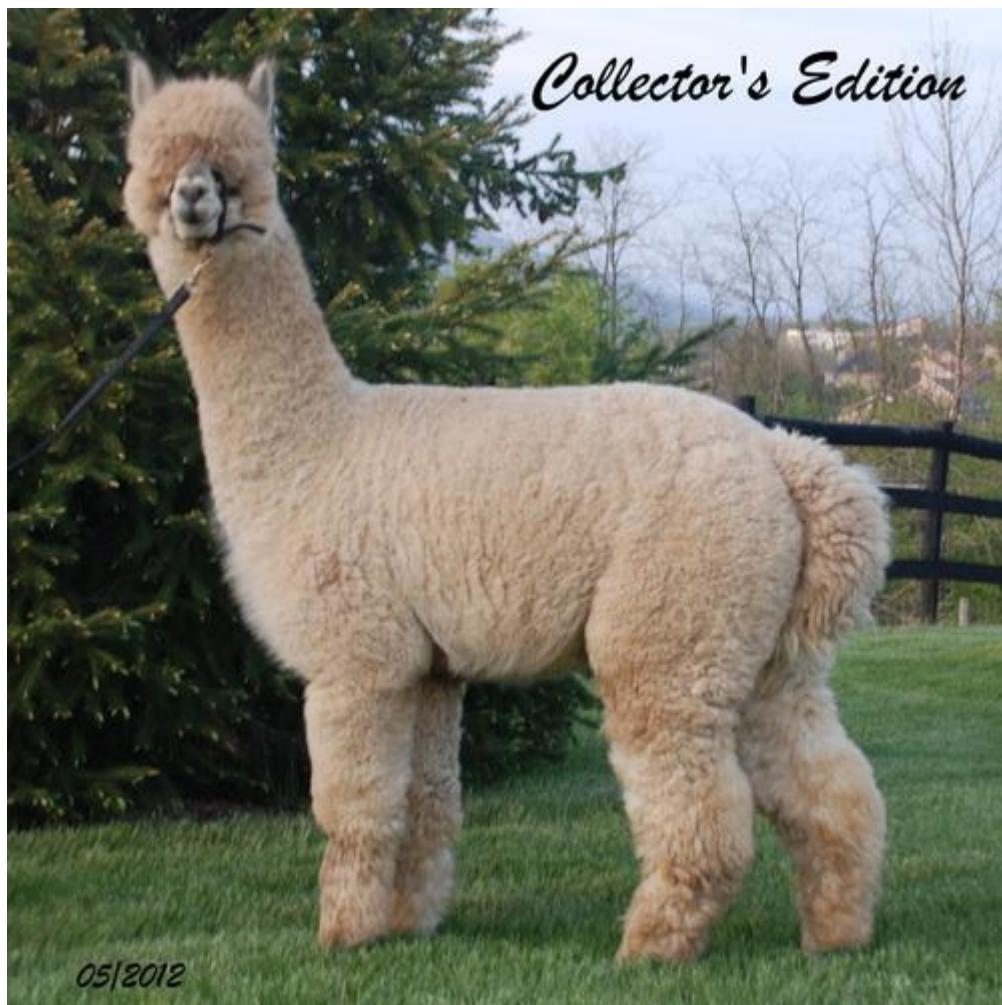

A.L. Paca's Collectors Edition

Price: \$3,000.00

Sire: Sheer Galaxy

Dam: Maple Brook Janna

Type: Stud Male (Proven Stud)

Breed Type: Huacaya

Colour: Light Fawn (Solid Colour)

Registered With: ARI# 31806923

Date of Birth: 6th November 2009

Description:

Collectors Edition is one of the most advanced fleeces on our farm. It is considerably dense, consistent, and has unbelievable brightness. His frame is ideal - nice and square with large bone and a very correct jaw set.

Collector's first female - Beautiful Rose Grey - she is carrying his density and gorgeous fleece characteristics. WOW!

Prizes Won:

First Place AOBA National Show 2010

First Place Empire Alpaca Extravaganza 2010

First Place OABA AlpacaFest (2010)

First Place VAOBA 2010 (Fleece)

First Place CABO (Fleece) 2013

Third Place Maryland Classic Alpaca Show & Sale

Third Place VAOBA Alpaca Expo 2010

Alpaca Photo 1

*A.L. Pacca's
Collector's Edition*