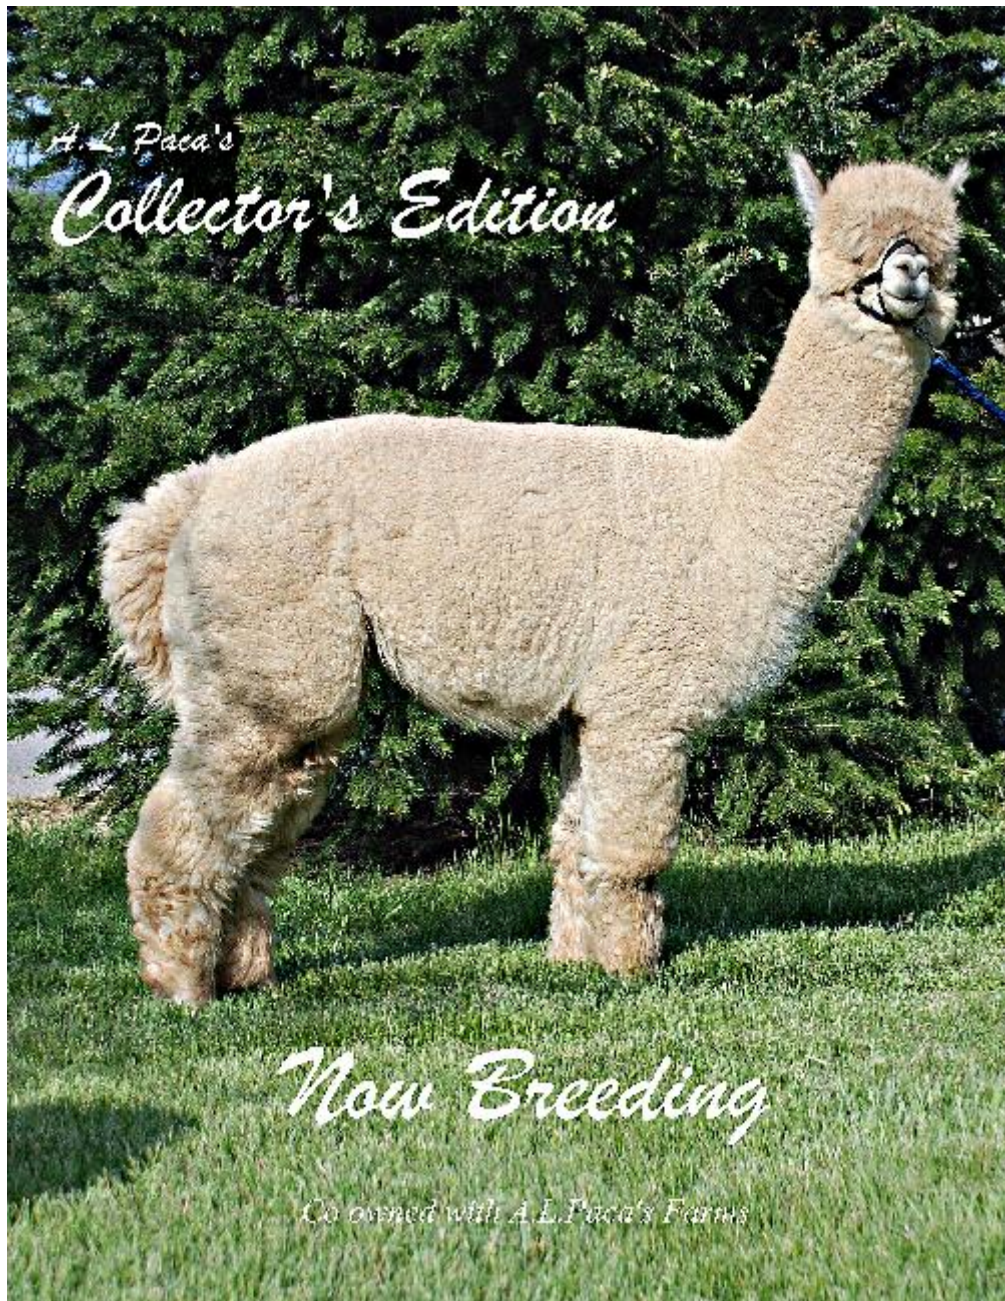

*A.L. Pacca's
Collector's Edition*

Now Breeding

Co owned with A.L. Pacca's Farms