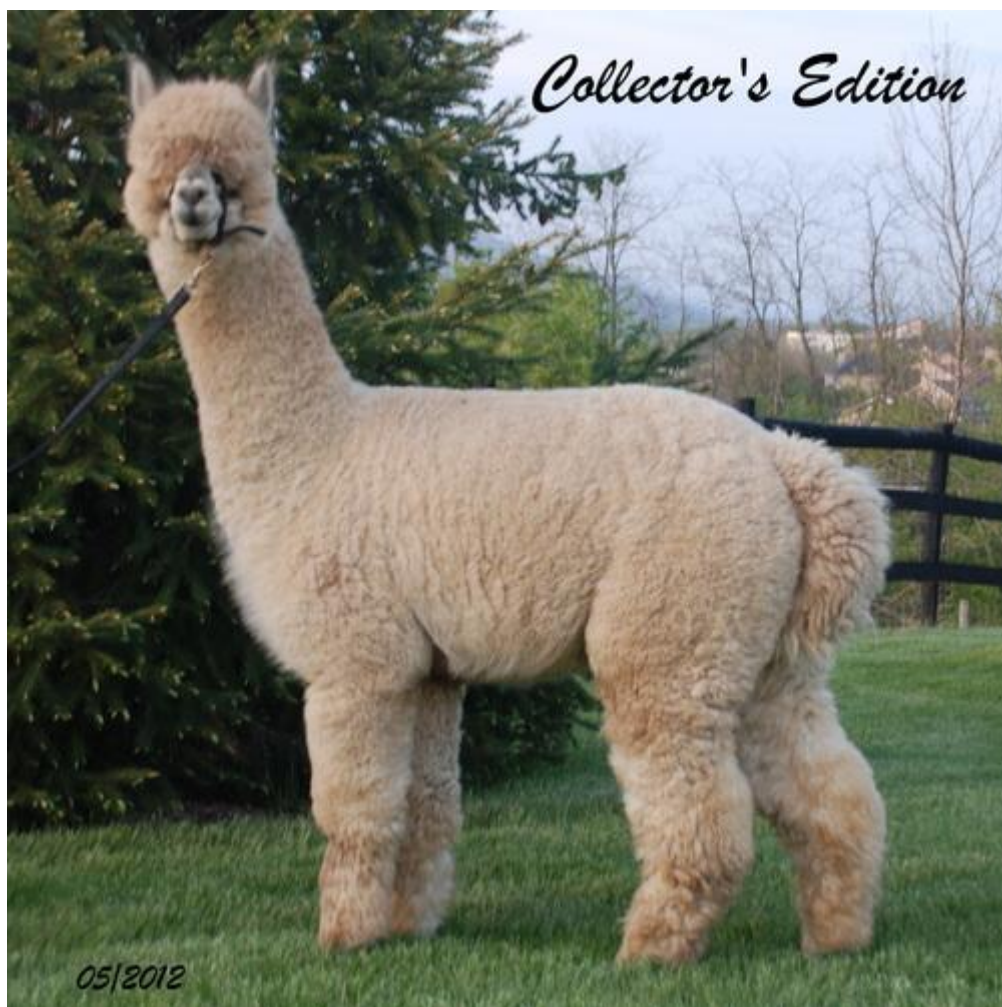

A.L. Paca's Collectors Edition

Price: £3,000.00

Sire: Sheer Galaxy

Dam: Maple Brook Janna

Type: Stud Male (Proven Stud)

Breed Type: Huacaya

Colour: Light Fawn (Solid Colour)

Registered With: ARI# 31806923

Date of Birth: 6th November 2009

Description:

Collectors Edition is one of the most advanced fleeces on our farm. It is considerably dense, consistent, and has unbelievable brightness. His frame is ideal - nice and square with large bone and a very correct jaw set.

Collector's first female - Beautiful Rose Grey - she is carrying his density and gorgeous fleece characteristics. WOW!

Prizes Won:

First Place AOBA National Show 2010

First Place Empire Alpaca Extravaganza 2010

First Place OABA AlpacaFest (2010)

First Place VAOBA 2010 (Fleece)

First Place CABO (Fleece) 2013

Third Place Maryland Classic Alpaca Show & Sale

Third Place VAOBA Alpaca Expo 2010

Alpaca Photo 1

*A.L. Pacca's
Collector's Edition*