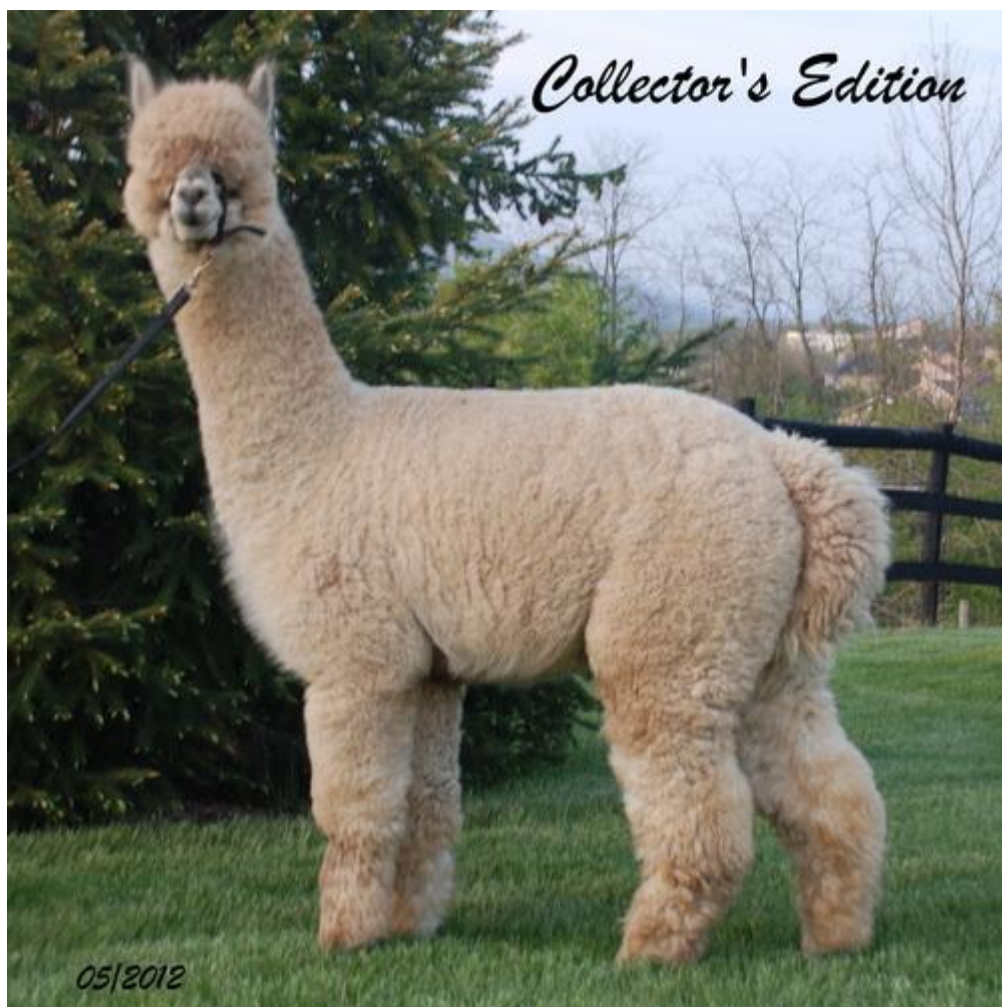

Alpaca Photo 1