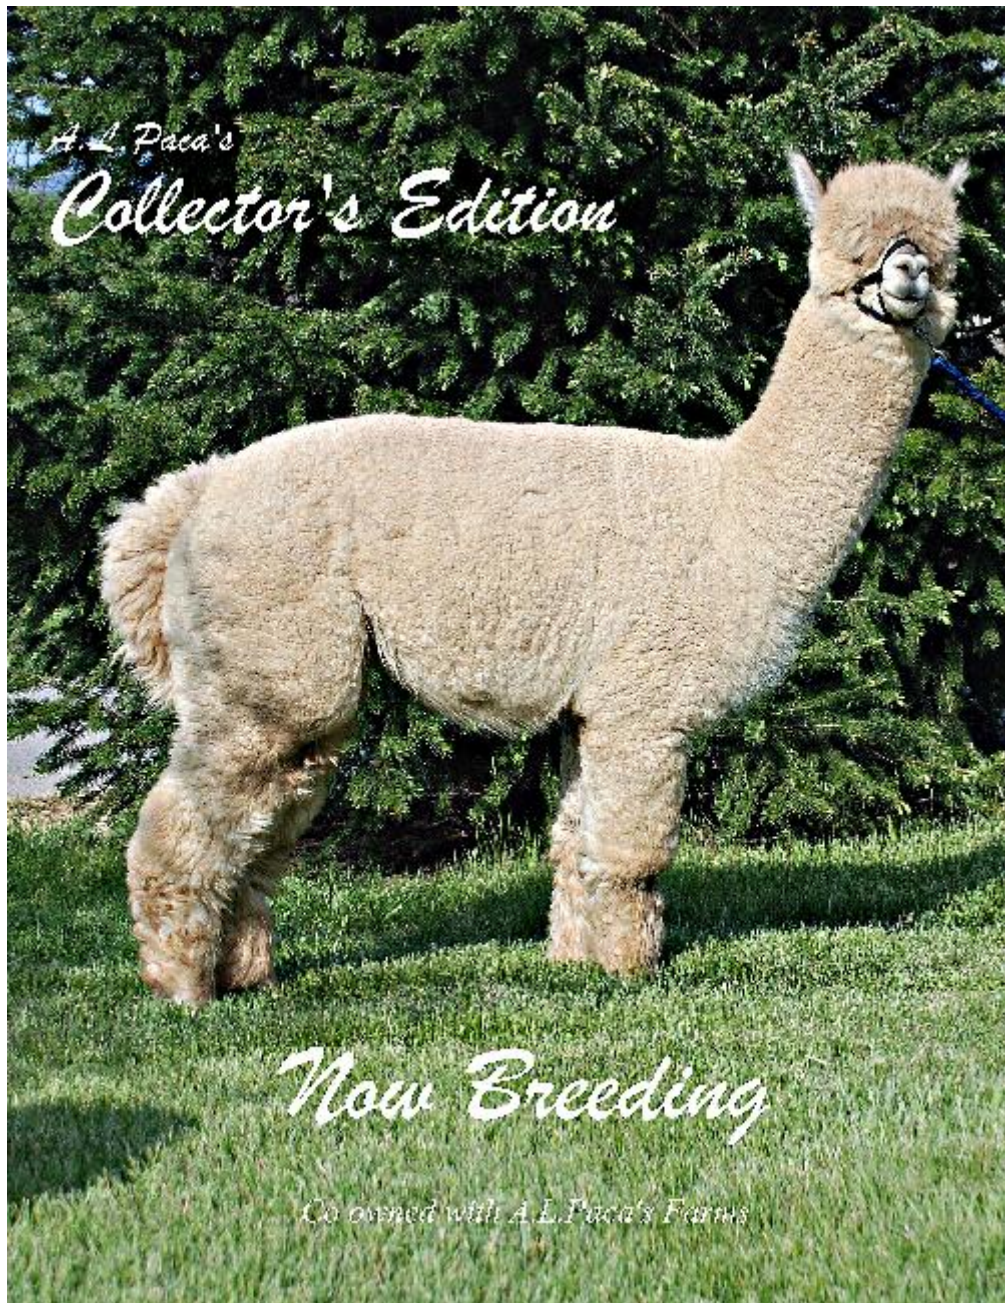

*A.L. Pacca's
Collector's Edition*

Now Breeding

Co owned with A.L. Pacca's Farms