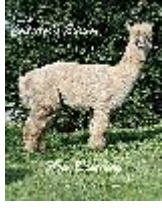

A.L. Paca's Collectors Edition

Price: £3,000.00

Sire: Sheer Galaxy

Dam: Maple Brook Janna

Type: Stud Male (Proven Stud)

Breed Type: Huacaya

Colour: Light Fawn (Solid Colour)

Registered With: ARI# 31806923

Date of Birth: 6th November 2009

Description:

Collectors Edition is one of the most advanced fleeces on our farm. It is considerably dense, consistent, and has unbelievable brightness. His frame is ideal - nice and square with large bone and a very correct jaw set.

Collector's first female - Beautiful Rose Grey - she is carrying his density and gorgeous fleece characteristics. WOW!

Prizes Won:

First Place AOBA National Show 2010

First Place Empire Alpaca Extravaganza 2010