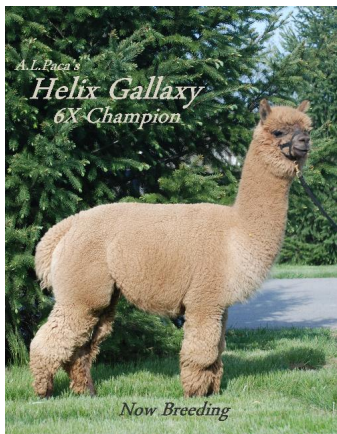

Helix Galaxy holds the Record as the Youngest Highest Selling Juvenile Male Ever!

Helix?s fleece is much like his sire; unbelievably dense, consistent and bright. The bold structure is remarkable. Additionally, his frame is ideal - nice and square with large bone and a very correct jaw set.

[RC] Ohio Alpaca Show 2010

[1st] SAFONA 2011

[CC] SAFONA 2011

[1st] Southern Select 2011

[CC] Southern Select 2011

[1st] Buckeye 2011

[1st] Carolina Classic - Fleece - 2012

[CC] Carolina Classic - Fleece - 2012

[1st] MAPACA - Fleece 2012

[1st] VAOBA - Fleece 2012

[RC] VAOBA - Fleece 2012

[1st] CABO - Fleece 2013

[CC] MAPACA Handcrafter Spin off - HIGHEST SCORING FLEECE IN COLOR GROUP

[1st] MAPACA Handcrafters spin off