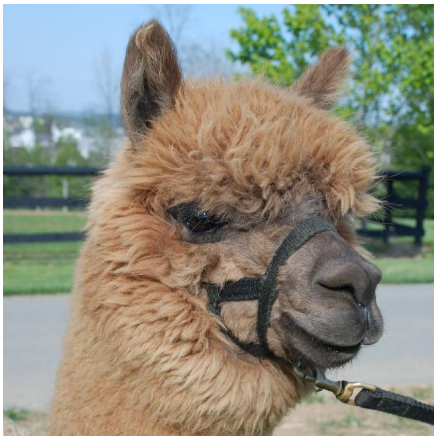

Alpaca Photo 3