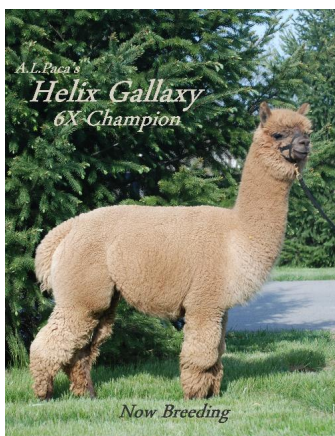

Alpaca Photo 2

Prizes Won:

1st Empire Extravaganza Halter 2010

Color Champion Empire Extravaganza Halter 2010

Color Champion Empire Extravaganza Fleece 2010

1st Maryland Alpaca Show 2010

Reserve Color Champion Maryland Alpaca Show 2010

1st Ohio Alpaca Show 2010

Reserve Color Champion Ohio Alpaca Show 2010

1st SAFONA 2011

Color Champion SAFONA 2011

1st Southern Select 2011

Color Champion Southern Select 2011

1st Buckeye 2011

1st Carolina Classic - Fleece - 2012

Color Champion Carolina Classic - Fleece - 2012

1st MAPACA - Fleece 2012

1st VAOBA - Fleece 2012

Reserve Color Champion VAOBA - Fleece 2012

1st CABO - Fleece 2013

Color Champion MAPACA Handcrafter Spin off - HIGHEST SCORING FLEECE IN COLOR GROUP

1st MAPACA Handcrafters spin off

Color Champion AOA National Show Handcrafter's Spin Off - HIGHEST SCORING FLEECE IN COLOR GROUP

1st AOA National Show Handcrafter's Spin Off

Alpaca Photo 1