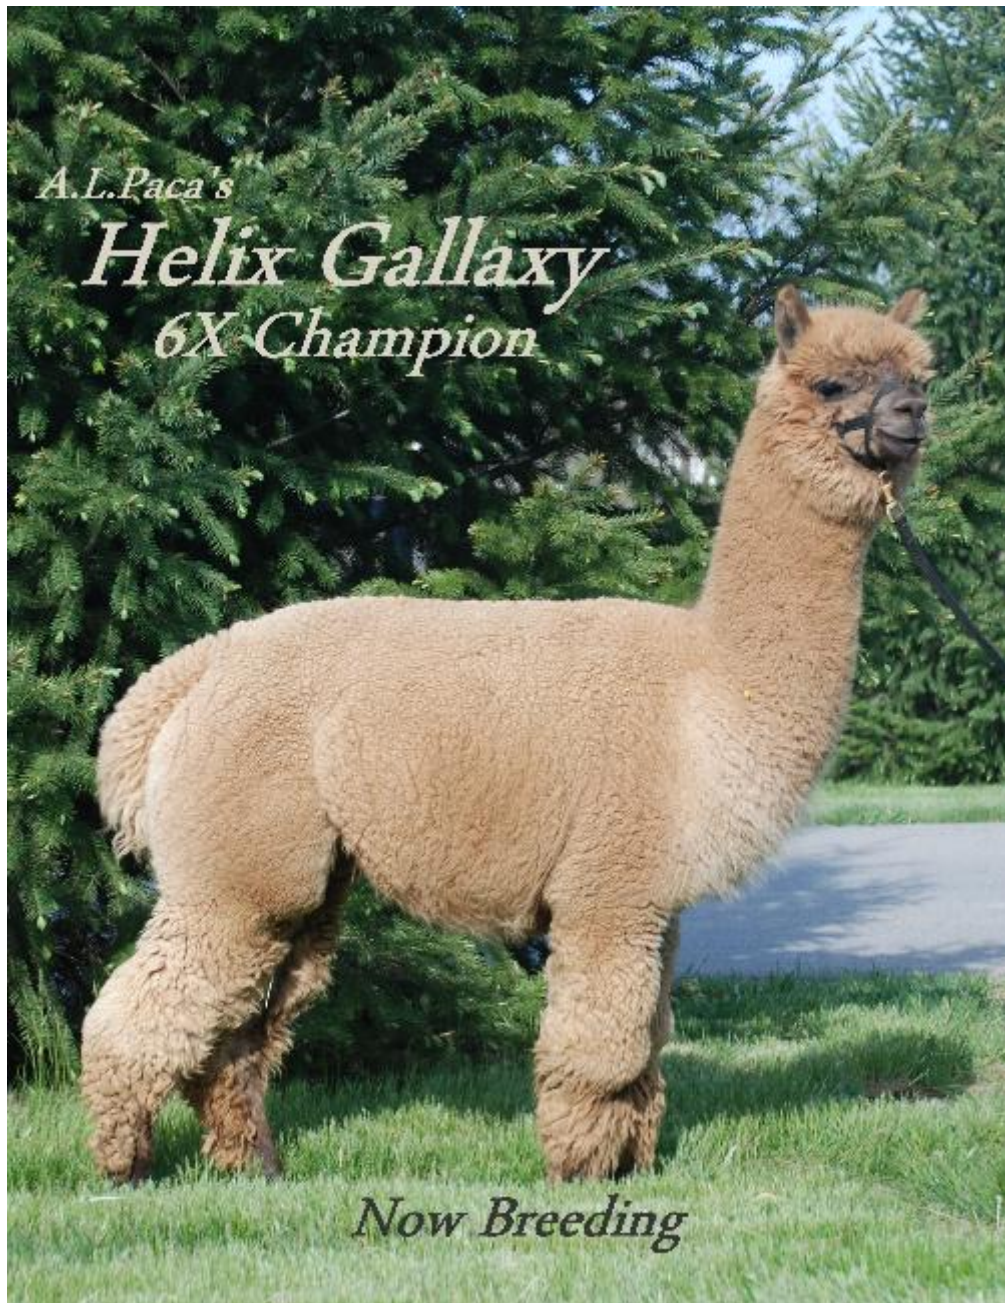

A.L.Paca's

Helix Galaxy
6X Champion

Now Breeding