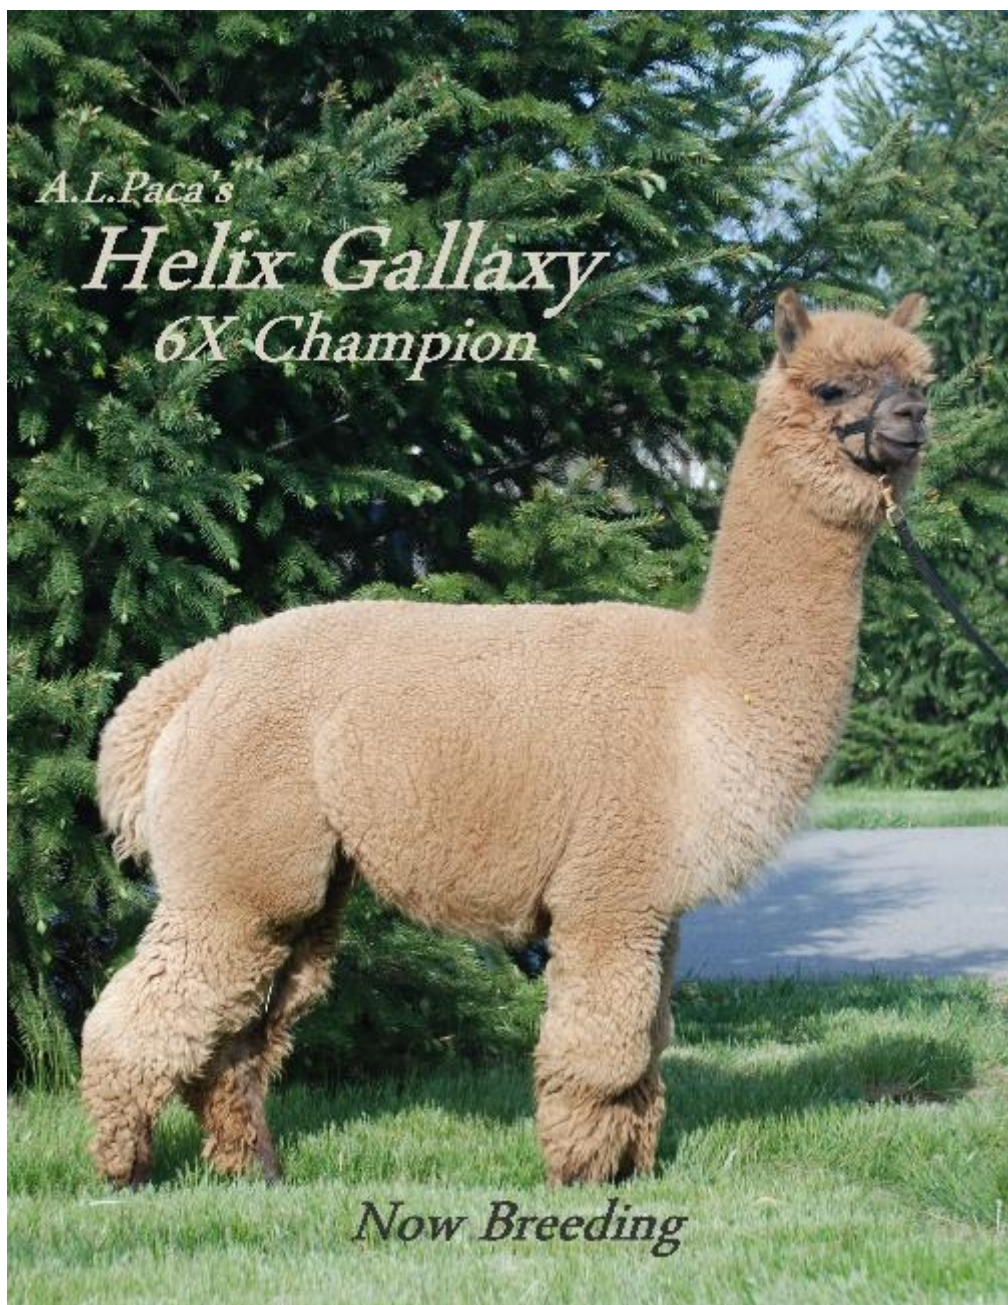

Alpaca Photo 2