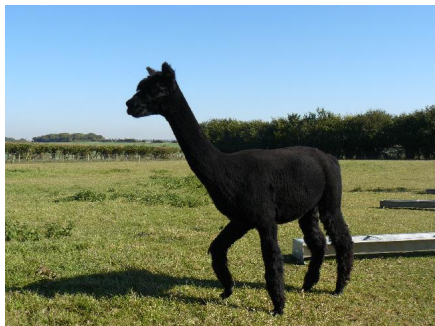

have all vaccinations and frequent observation and condition, mouth and nail checks.

If you are wondering if alpacas are right for you, please feel welcome to visit and we can share with you our over 15 years of experience. We provide free delivery for up to 100 miles. Vet certificates can be provided if required.

Number of Crias bred from female: 1

Watership Millerite (Millie)

Millie