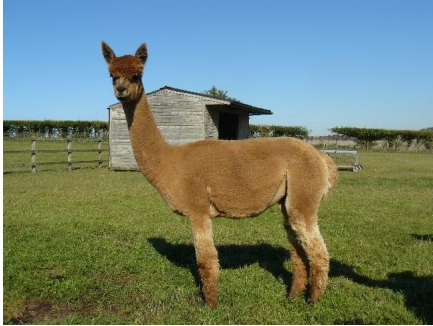

condition, mouth and nail checks. If you are wondering if alpacas are right for you, please feel welcome to visit and we can share with you our over 17 years of experience. We provide free delivery for up to 100 miles. Vet certificates can be provided if required.

Number of Crias bred from female: 1

Watership Sylvanite (Sylvie)

Sylvie