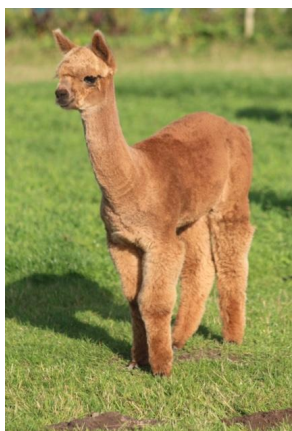

## Carlshead Beatrix

**Price:** £1,500.00 (excl VAT) **(SOLD)**

**Sire:** Fowberry Inca Prince

**Dam:** Fowberry Juliana of Carlshead

**Type:** Pregnant Female (Pregnant)

**Breed Type:** Huacaya

**Colour:** Light Brown

### Description:

Beatrix is related to multi prize winner Royal Inca and Conquistador so fantastic genetics. She is exceptionally well built with a friendly, enquisitive temperament inherited from both her Dam and Sire. She is an exceptional mother who is attentive, has birthed easily and her cria have grown brilliantly.

**Name of covering male:** popham Dominator (Beige)

**Last Mating Date:** 4th July 2016

**Estimated Date Cria Due (Pregnant Female):** 4th June 2017

**Number of Crias bred from female:** 4

Beatrix

Sheriff Alamo