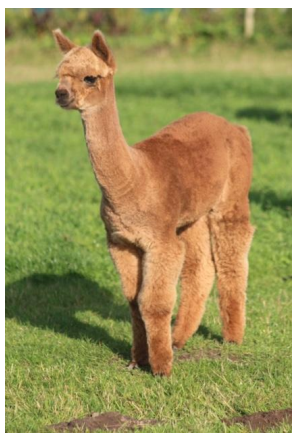

## Carlshead Beatrix

**Price:** £1,500.00 (excl VAT) **(SOLD)**

**Sire:** Fowberry Inca Prince

**Dam:** Fowberry Juliana of Carlshead

**Type:** Pregnant Female (Pregnant)

**Breed Type:** Huacaya

**Colour:** Light Brown

### Description:

Beatrix is related to multi prize winner Royal Inca and Conquistador so fantastic genetics. She is exceptionally well built with a friendly, enquisitive temperament inherited from both her Dam and Sire. She is an exceptional mother who is attentive, has birthed easily and her cria have grown brilliantly.

**Name of covering male:** popham Dominator (Beige)

**Last Mating Date:** 4th July 2016

**Estimated Date Cria Due (Pregnant Female):** 4th June 2017

**Number of Crias bred from female:** 4

Beatrix

Sheriff Alamo